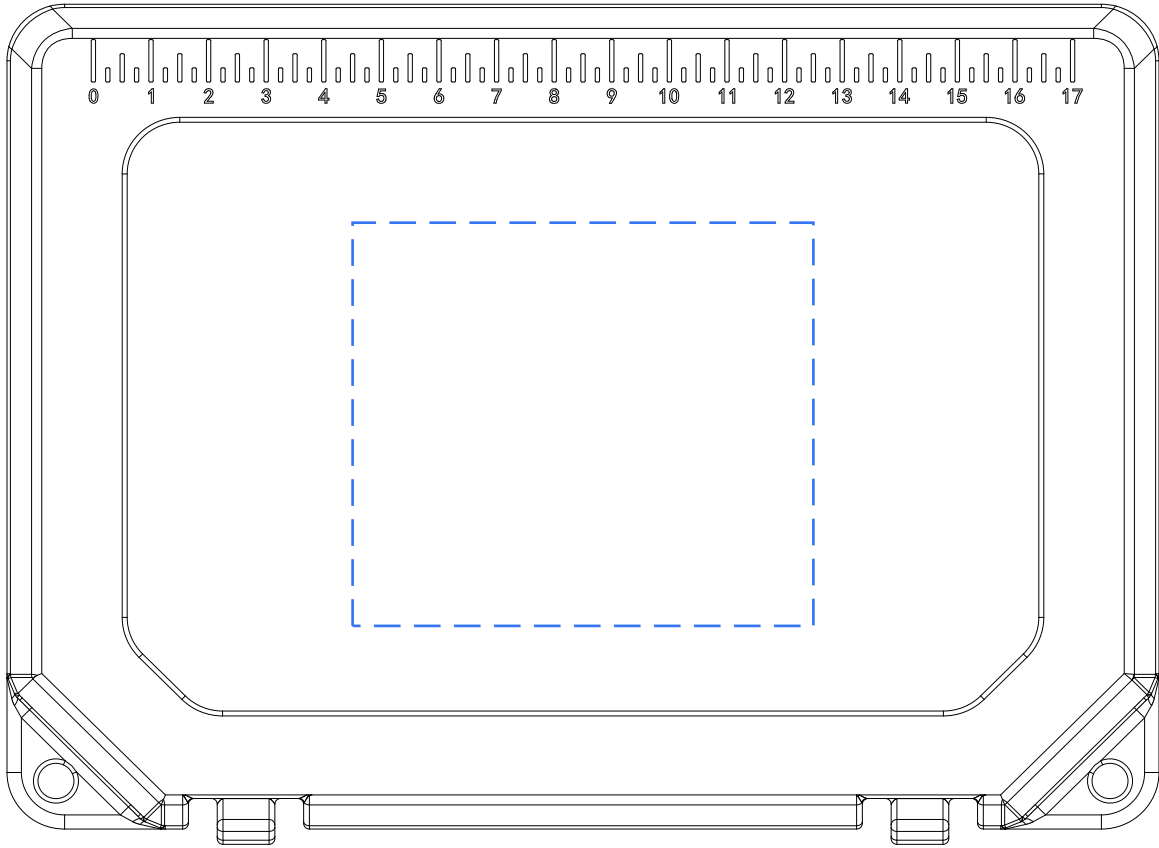

PRODUCT TEMPLATE

ITEM: PT-COOLER20

 STANDARD IMPRINT: 8" x 7"

ITEM SIZE HAS BEEN REDUCED BY 70%
TO FIT ON THE PAGE

This image is for reference only. Logo sizing and proportions may not reflect final imprint.