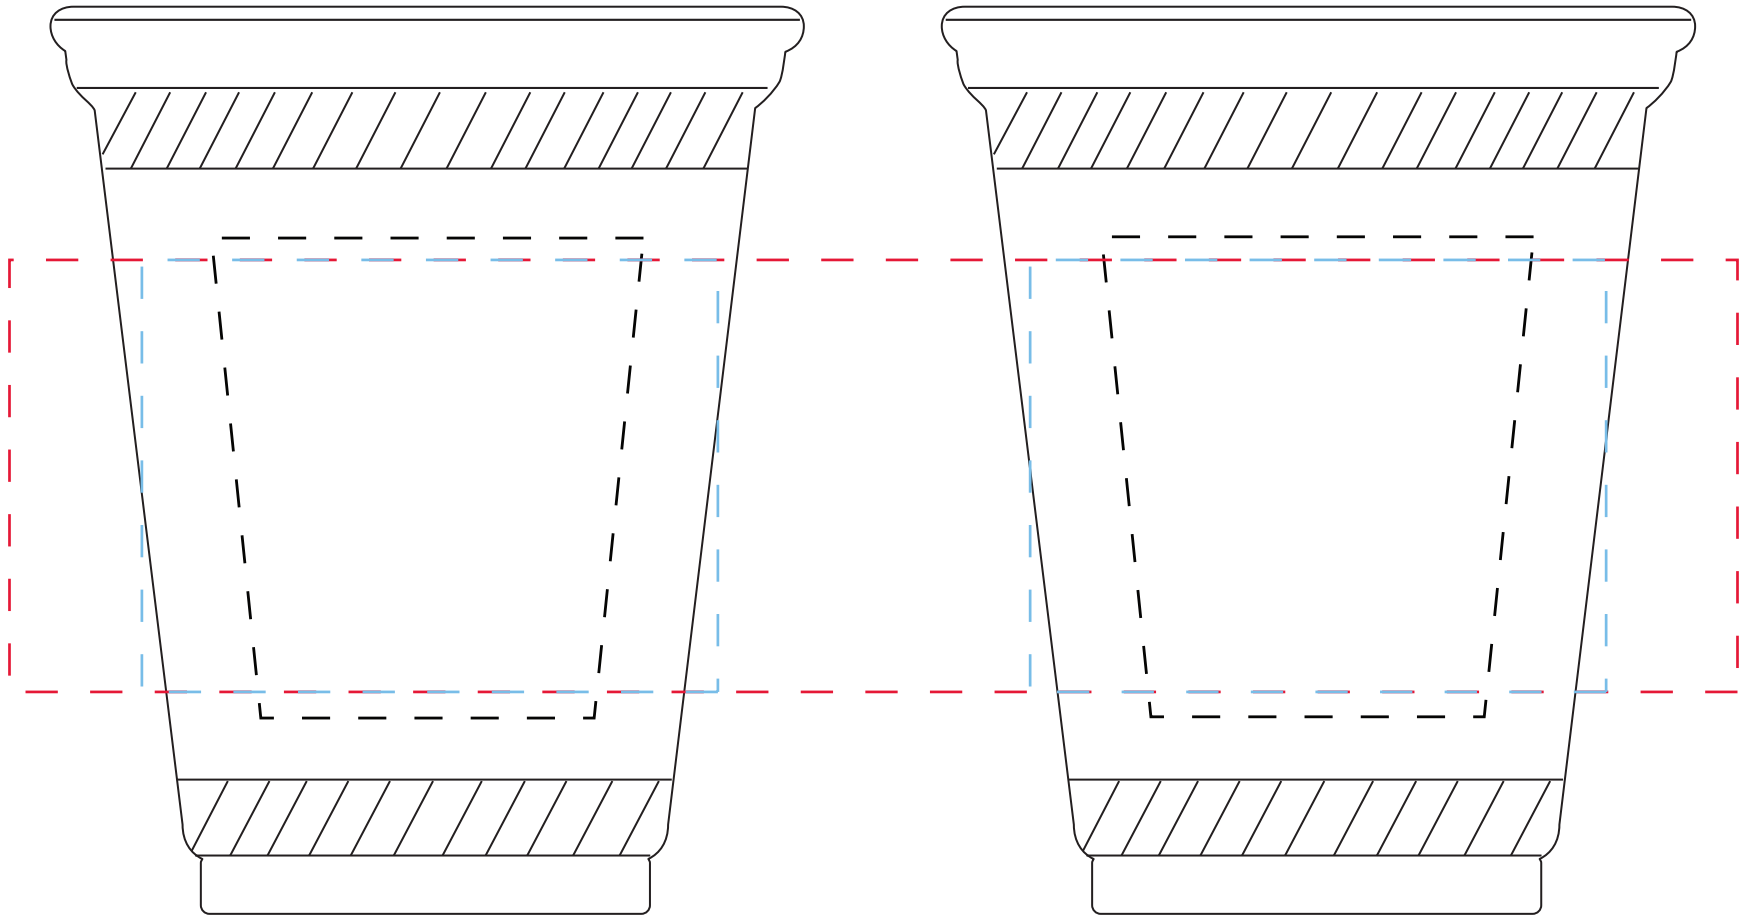

# Item # 3025

16oz. Eco-Friendly Soft-Sided Plastic Cup

All measurements are in inches

**Image Area:** (dotted line) = WRAP = 9" W x 2.25" H

**1 & 2 sided imprint area** = 3" W x 2.5" H

**Multi color imprint area** = 2.25" TW x 2.5" H x 1.75" BW

**wrap imprint** | **screen imprint** | **pad imprint**