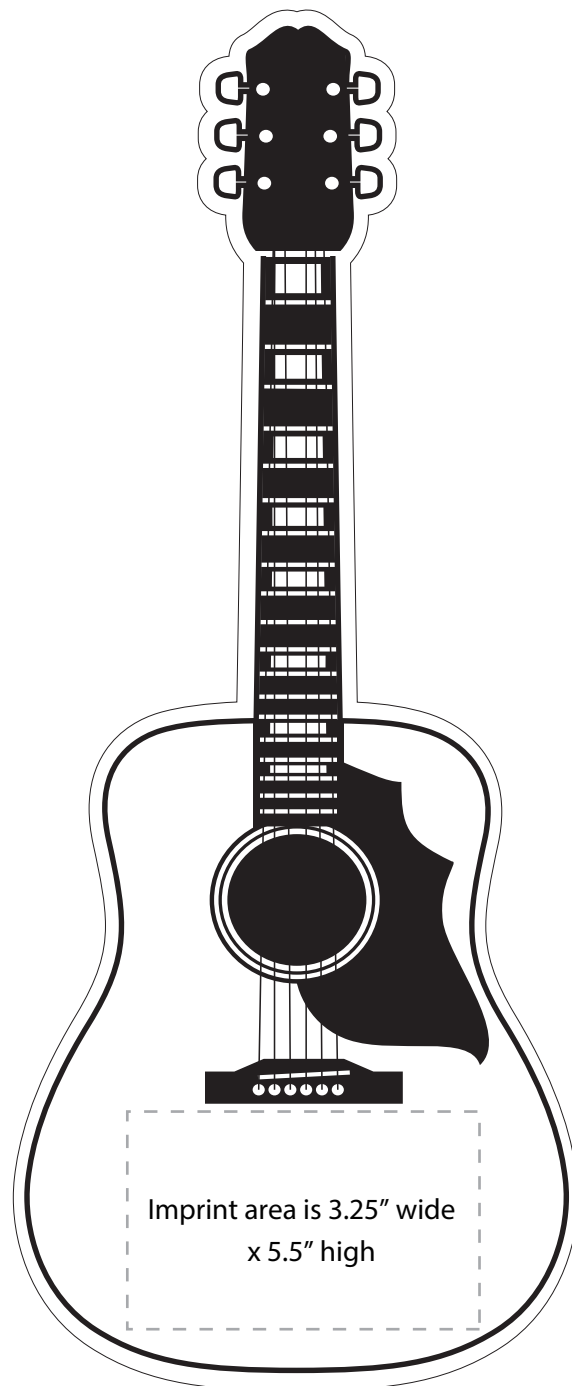

**Product Code GUI302**  
**22" Guitar Waver - Acoustic Version**

Product shown 30% actual size

22" high

9.25" wide

*Please note - our minimum recommended font size for this product is 20pts at full size.*

*Open cell foam products are vacuum packed for freight savings and easy storage.  
Due to the porous nature of foam, small details may not print clearly.*