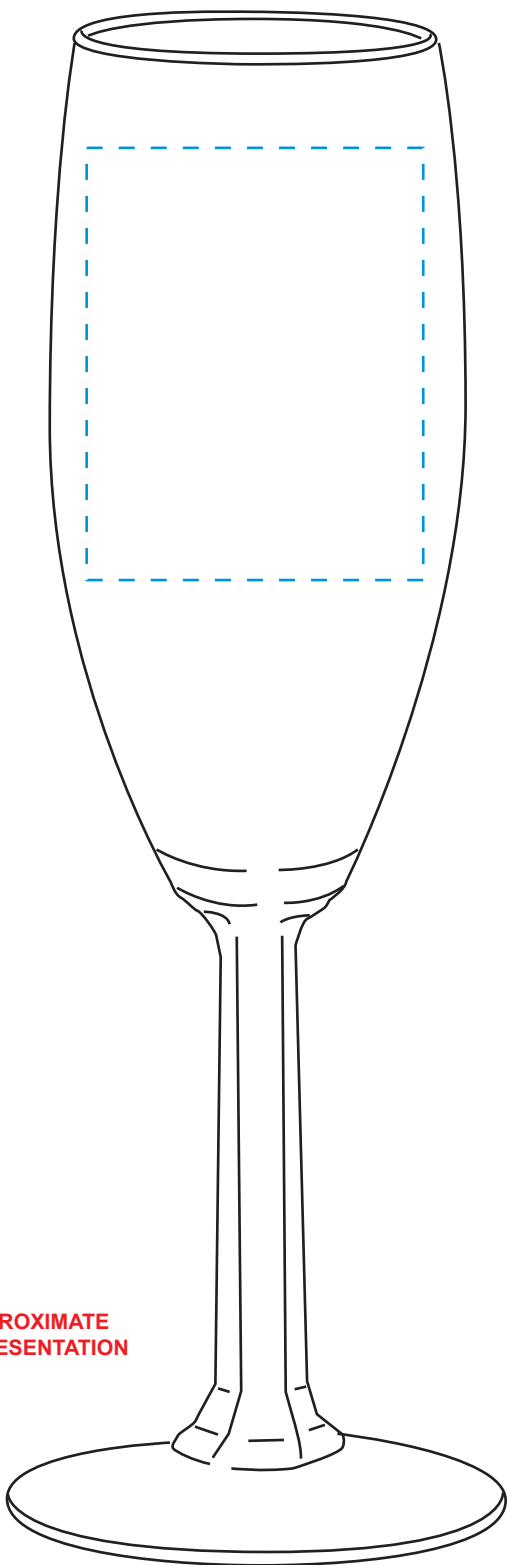

390E: 6 oz. Napa Valley Flute

**APPROXIMATE
REPRESENTATION**

Dashed Line Indicates Etch Imprint Area:
1.75" W x 2.25" H