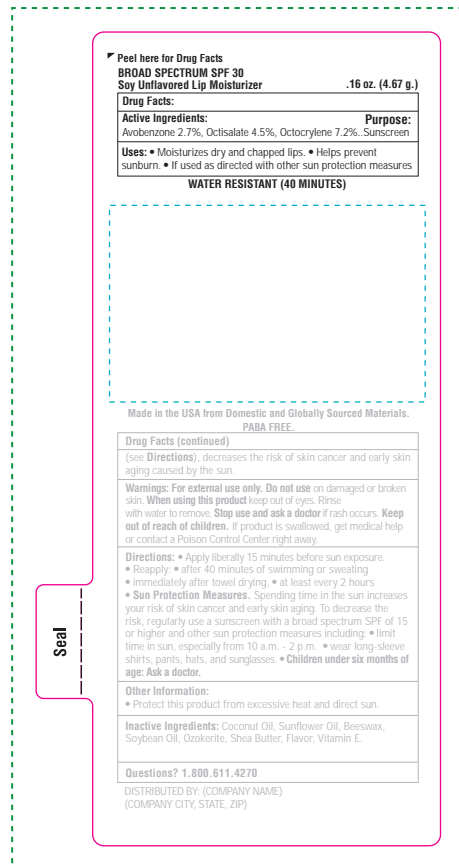

ZLBSCT SPF 30 Soy Lip Balm in Clear Tube

Print File // Actual size

Please Note: All colors of ingredients and item names can be changed to match imprints but will be black standard.

Bleed Area (background color/pattern) needs to be 1/8" outside outline

Label size is the actual outline

Standard Imprint area 1/8" inside the outline

Minimum Art Requirements

MINIMUM LINE SIZE			
Digital Print	.2 pt	MIN LINE WIDTH	.25 pt
		MIN LINE GAP	

MINIMUM TEXT SIZE					
1/16" (0.0625")	3.5pts 1/32" smallest recommended	7/32" 2.9pts legible, hard to see depending on the font	1/54" 2.5pts barely legible	1/64" 2.4pts not legible	5/32" 2pts way too small