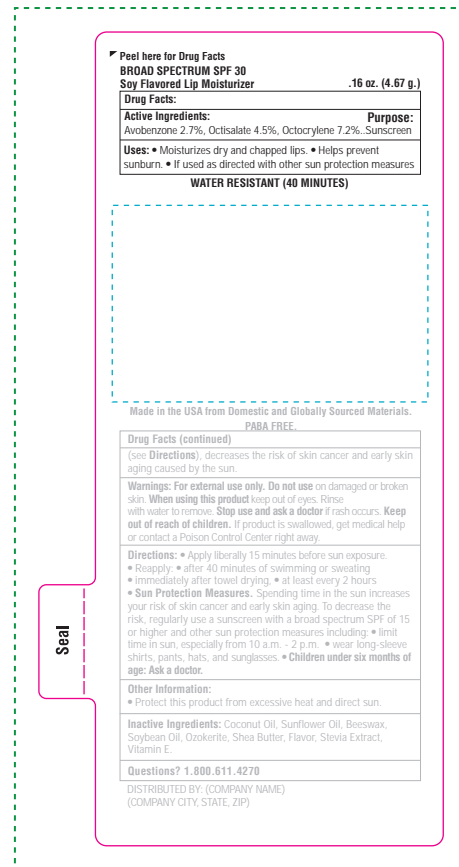

ZLBSCT SPF 30 Soy Lip Balm in Clear Tube

Print File // Actual size

Please Note: All colors of ingredients and item names can be changed to match imprints but will be black standard.

Bleed Area (background color/pattern) needs to be 1/8" outside outline

Label size is the actual outline

Standard Imprint area 1/8" inside the outline

Minimum Art Requirements

MINIMUM LINE SIZE			
Digital Print	.2 pt	MIN LINE WIDTH	.25 pt
		MIN LINE GAP	

MINIMUM TEXT SIZE					
1/16" (0.0625")	3.5pts 1/32" smallest recommended	7/32" 2.9pts legible, hard to see depending on the font	1/54" 2.5pts barely legible	1/64" 2.4pts not legible	5/32" 2pts way too small

UNFLAVORED

FLAVORED

MENTHOL

*Our templates may and will change at any time. The proof mockup received after order is placed with the art showing on the item is an approximation and is not exactly to scale. See art at 100% scale."