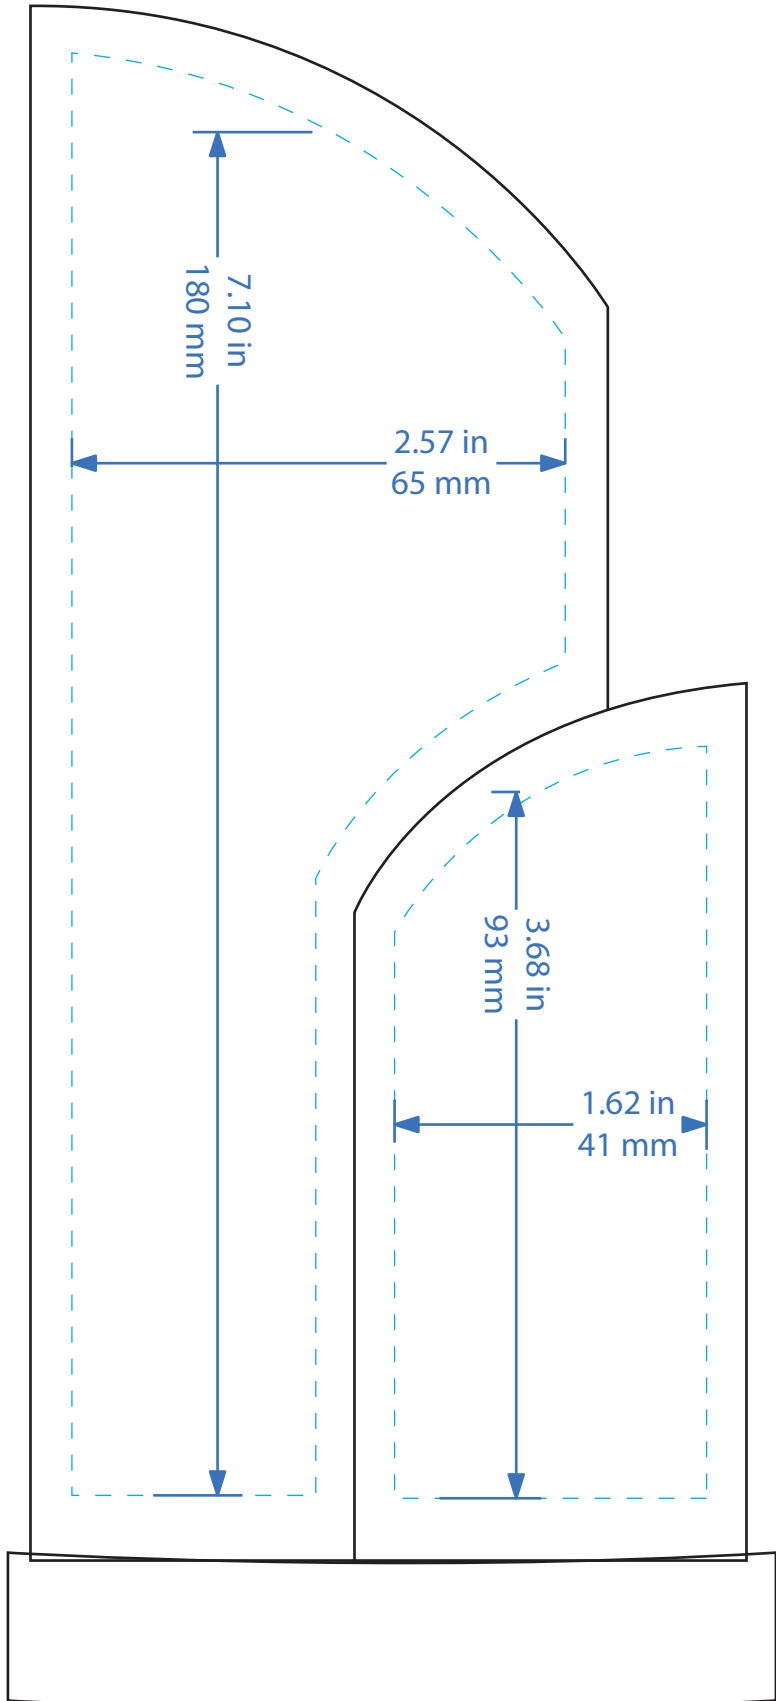

ETCH BACK OF CLEAR GLASS
ETCH FRONT OF BLUE GLASS

**6638-OB HARMONY SAIL
AWARD**

FOLLOW DOTTED
BLUE LINE FOR
FULL IMPRINT AREA

**APPROXIMATE
REPRESENTATION**