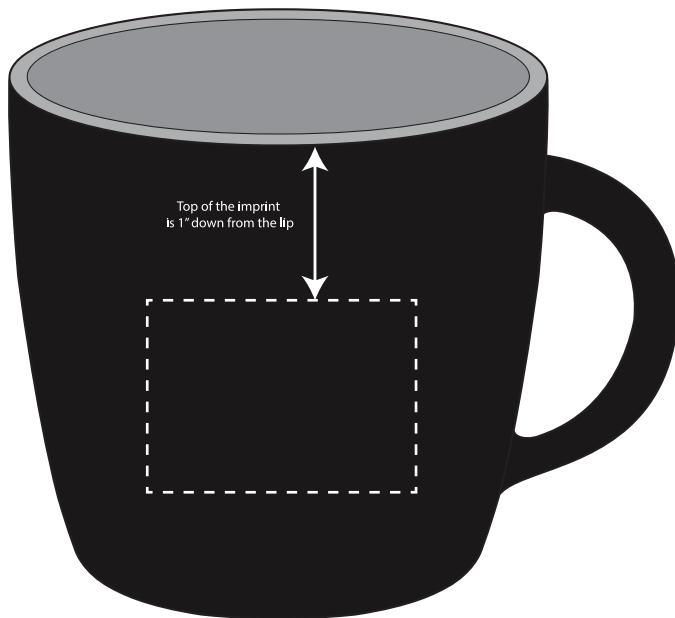

# Item Template

**Primary Imprint Method:**

Pad Print

**Max Imprint Color(s):**

2 Spot Colors

**Location(s) & Size:**

STD: 1.75"W x 1.25"H

(Front - Handle Right)

ALT: 1.75"W x 1.25"H

(Front - Handle Left)

\*Printed 1" From Lip to Top of Logo

**Alternate Imprint Method:**

N/A

**Max Imprint Color(s):**

N/A

**Location(s) & Size:**

STD: N/A

**Item#** CM103

**Description:** 12 oz. Riviera Ceramic Mug

**Size:** 3.5"H x 3"Dia

**Material:** Stoneware

**Available Color(s):** Blue/Black, Lime Green/Black, Red/Black, White/Black

**FPO Item Rendering**

Dotted lines represent imprint area and do not print.

**Standard Position  
Item at 80% actual size****100% Actual Size Imprint**

This template reflect our most accurate product information based on current inventory and print capabilities and is subject to change without notice. Template item size are not necessarily to scale (as noted). **Similarly, item colors shown on template may vary based on monitor resolution and other environmental factors and should be used for reference only.**