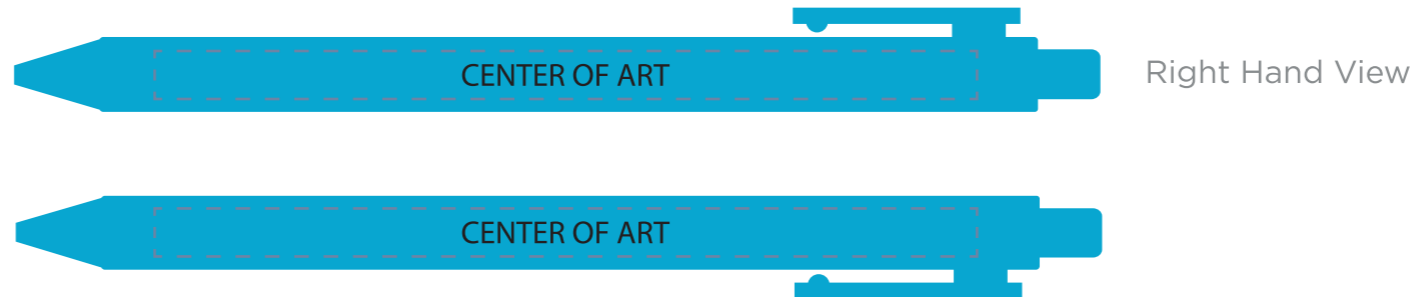

# JOTTER PEN

#u0837

## ART REQUIREMENTS

- Fonts: To print legible text any font should be at least 10 pts and for lines no less than 0.5 pt.
- Imprint Area: 4.72" W x 0.25" H
- Convert all text to outlines, embed all linked images before saving.
- Imprint Location: Up to two sides. One side multi-color imprint included.
- Imprint Colors: Multi-color digital imprint. PMS color matching available.
- Ink Colors: Please indicate on order if you prefer the colored gel ink or black gel ink. Will default to black if an ink color is not chosen.