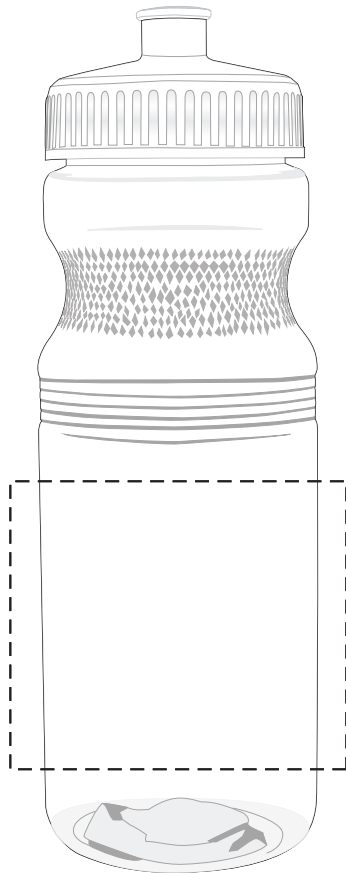

# **\*\*50% FOR VIEWING\*\***

Cyclar 24 oz PET Eco-Polyclear™  
Bottle with Push-Pull Lid  
DWP-CY18 - SIDE

**\*\*Disclaimer Note for Wraps\*\***  
**The Seam may distort imprint.**

Item #	Description
DWP-CY18	Cyclar 24 oz PET Eco-Polyclear™ Bottle with Push-Pull Lid
Your artwork will be sized to max imprint area unless otherwise requested. Due to the orientation of some logos, your artwork may be sized smaller than the imprint area listed here or in the catalog to achieve a uniform, non-distorted imprint.	