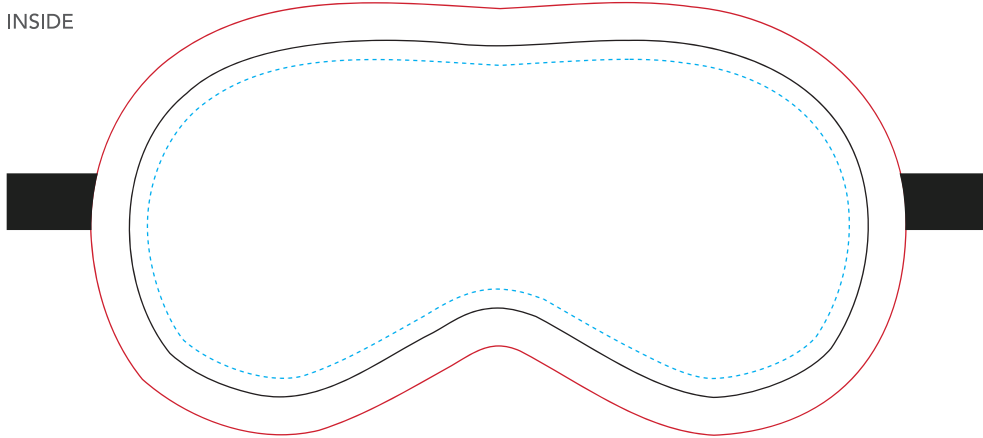

FULL COLOR SLEEP MASK

Artwork Layout

NOTE: ART SHOWN AT 50%
Final Dimensions: 3.89" H X 7.87" W
Strap: 13.78" L x 0.59" W

FULL COLOR SLEEP MASK

FLAT Artwork Layout

NOTE: ART SHOWN AT 50%

Final Dimensions: 3.89" H X 7.87" W

Strap: 13.78" L x 0.59" W

Blue line marks artwork safe zone

All artwork must bleed to red line

Black line marks product edge - Stitch placement and piping are not shown

OUTSIDE

INSIDE

FULL COLOR SLEEP MASK

WOVEN TAG

Artwork Layout

NOTE: ART SHOWN AT 100%
Flat Dimensions: 2.2" W X 0.59" H
Folded at: 1.1" W

Blue line marks artwork safe zone

Orange line marks fold line

Black line marks product edge

Black dotted line marks stitch placement

FULL COLOR SLEEP MASK DRAWSTRING POUCH

NOTE: ART SHOWN AT 40%
Final Dimensions: 6.1" W X 4.53" H
Blue line marks artwork safe zone
All artwork must bleed to red line
Orange line marks fold line
Black line marks product edge
Black dotted line marks stitch placement