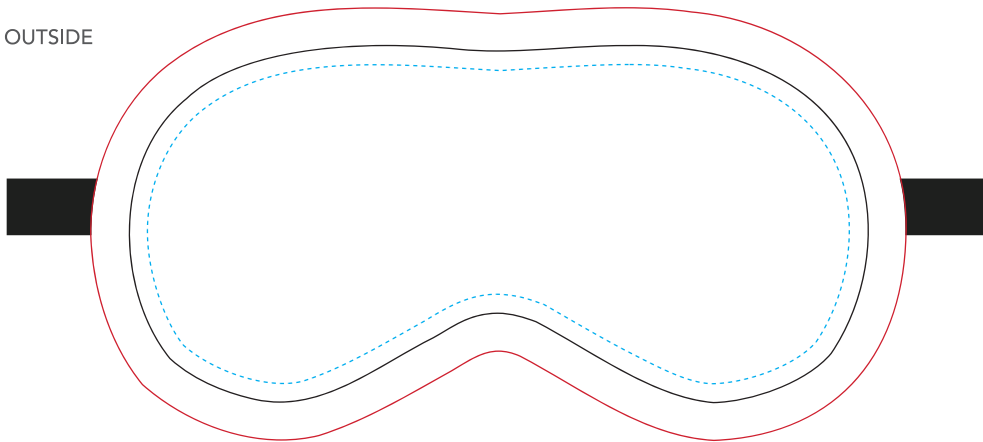

FULL COLOR SLEEP MASK

Artwork Layout

NOTE: ART SHOWN AT 50%
Final Dimensions: 3.89" H X 7.87" W
Strap: 13.78" L x 0.59" W

FULL COLOR SLEEP MASK

FLAT Artwork Layout

NOTE: ART SHOWN AT 50%

Final Dimensions: 3.89" H X 7.87" W

Strap: 13.78" L x 0.59" W

Blue line marks artwork safe zone

All artwork must bleed to red line

Black line marks product edge - Stitch placement and piping are not shown

OUTSIDE

INSIDE

FULL COLOR SLEEP MASK

WOVEN TAG

Artwork Layout

NOTE: ART SHOWN AT 100%
Flat Dimensions: 2.2" W X 0.59" H
Folded at: 1.1" W

Blue line marks artwork safe zone

Orange line marks fold line

Black line marks product edge

Black dotted line marks stitch placement

FULL COLOR SLEEP MASK DRAWSTRING POUCH

NOTE: ART SHOWN AT 40%
Final Dimensions: 6.1" W X 4.53" H
Blue line marks artwork safe zone
All artwork must bleed to red line
Orange line marks fold line
Black line marks product edge
Black dotted line marks stitch placement