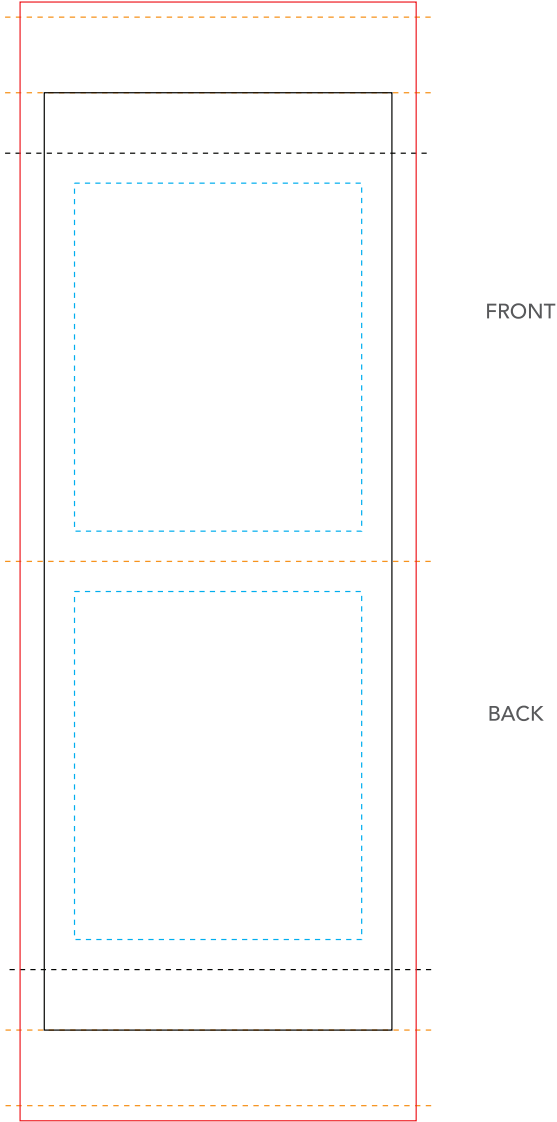

Strap: 13.78" L x 0.59" W

Blue line marks artwork safe zone

All artwork must bleed to red line

Black line marks product edge - Stitch placement and piping are not shown

OUTSIDE

INSIDE

FULL COLOR SLEEP MASK

WOVEN TAG

Artwork Layout

NOTE: ART SHOWN AT 100%
Flat Dimensions: 2.2" W X 0.59" H
Folded at: 1.1" W

Blue line marks artwork safe zone

Orange line marks fold line

Black line marks product edge

Black dotted line marks stitch placement

FULL COLOR SLEEP MASK DRAWSTRING POUCH

NOTE: ART SHOWN AT 40%
Final Dimensions: 6.1" W X 4.53" H
Blue line marks artwork safe zone
All artwork must bleed to red line
Orange line marks fold line
Black line marks product edge
Black dotted line marks stitch placement

Artwork Layout

FLAT Artwork Layout

FULL COLOR SLEEP MASK HANG TAG

Artwork Layout

NOTE: ART SHOWN AT 100%
Final Dimensions: 1.77" W X 2.87" H
Black line marks product edge
Red dotted line marks variance in hole placement