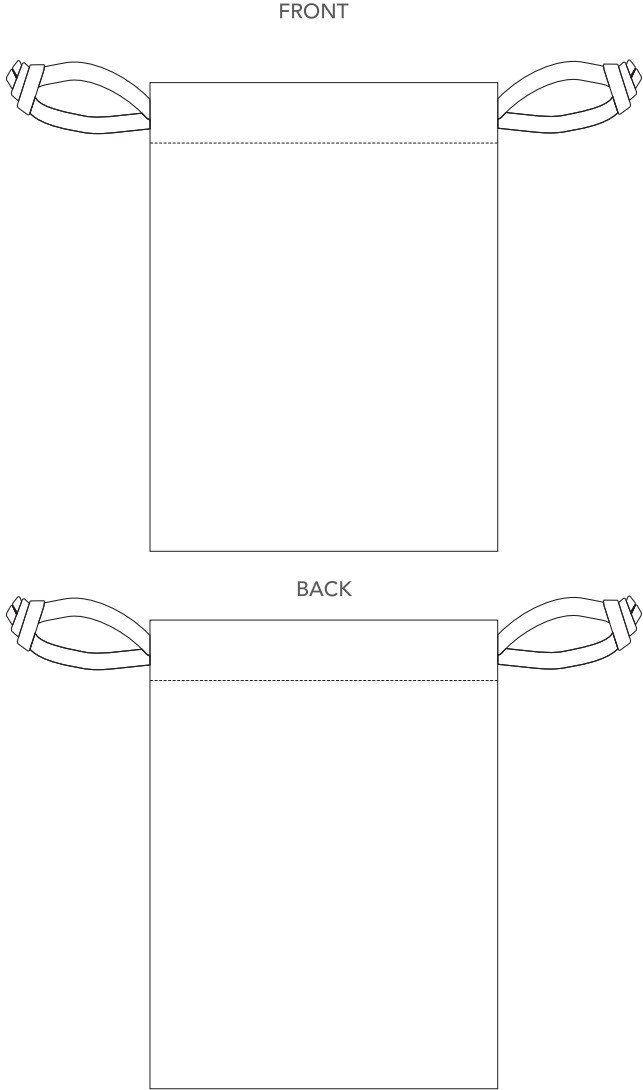

Strap: 13.78" L x 0.59" W

Blue line marks artwork safe zone

All artwork must bleed to red line

Black line marks product edge - Stitch placement and piping are not shown

OUTSIDE

INSIDE

FULL COLOR SLEEP MASK

WOVEN TAG

Artwork Layout

NOTE: ART SHOWN AT 100%
Flat Dimensions: 2.2" W X 0.59" H
Folded at: 1.1" W

Blue line marks artwork safe zone

Orange line marks fold line

Black line marks product edge

Black dotted line marks stitch placement

FULL COLOR SLEEP MASK DRAWSTRING POUCH

NOTE: ART SHOWN AT 40%
Final Dimensions: 6.1" W X 4.53" H
Blue line marks artwork safe zone
All artwork must bleed to red line
Orange line marks fold line
Black line marks product edge
Black dotted line marks stitch placement

Artwork Layout

FLAT Artwork Layout

FULL COLOR SLEEP MASK HANG TAG

Artwork Layout

NOTE: ART SHOWN AT 100%
Final Dimensions: 1.77" W X 2.87" H
Black line marks product edge
Red dotted line marks variance in hole placement