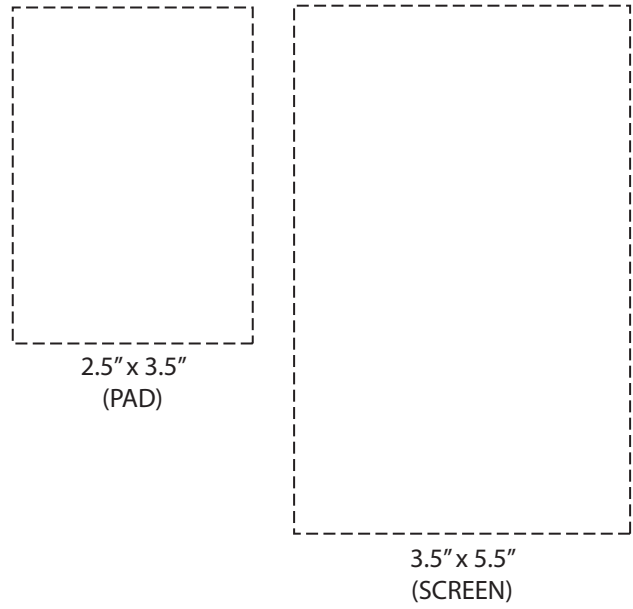

# 50% For Viewing

Solstice Softbound Journal  
WOF-SS19 (BLACK)  
50% For Viewing  
Front

# Actual Size

2.5" x 3.5"  
(Deboss)

default imprint area

Item #	Description
WOF-SS19	SOLSTICE SOFTBOUND JOURNAL
Your artwork will be sized to max imprint area unless otherwise requested. Due to the orientation of some logos, your artwork may be sized smaller than the imprint area listed here or in the catalog to achieve a uniform, non-distorted imprint.	