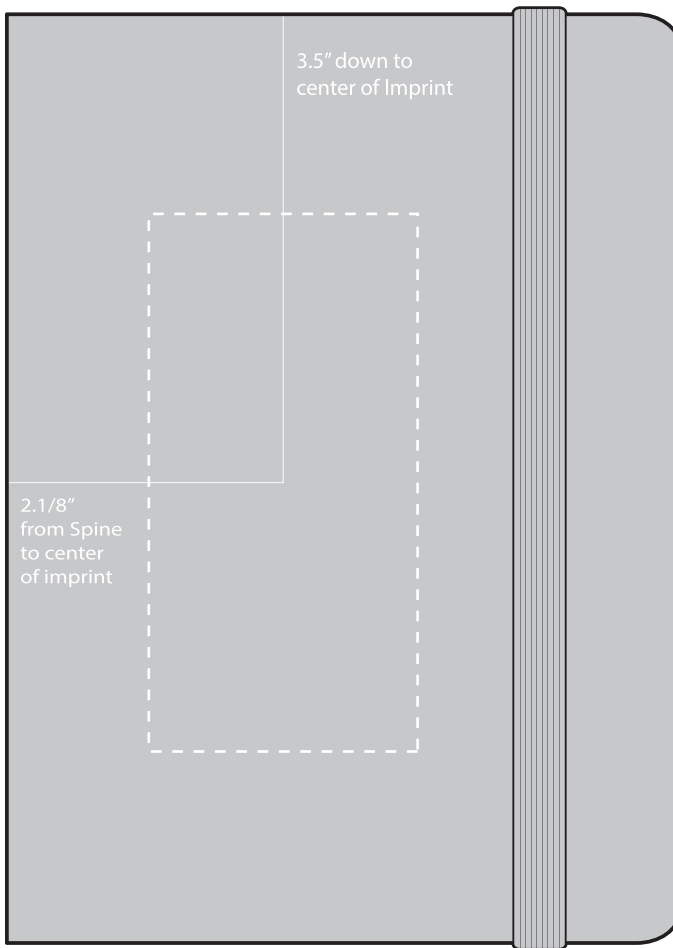

# Item Template

**Primary Imprint Method:**

Screen Print

**Max Imprint Color(s):**

1 Spot Color

**Location(s) & Size:**

STD: 2"W x 4"H

(Centered between spine and band)

**Alternate Imprint Method:**

N/A

**Max Imprint Color(s):**

N/A

**Location(s) & Size:**

STD: N/A

**Item#** NB161**Description:** Comfort Touch Bound Journal - 5x7**Size:** 5"W x 7"H x 0.5"D**Material:** PVC**Available Color(s):** Black, Blue, Hunter Green, Gray, Light Blue, Lime Green, Orange, Purple, Red, Tan, White**FPO Item Rendering**

Dotted lines represent imprint area and do not print.

**Standard Position  
Item at 70% actual size****100% Actual Size Imprint**

## We Can Not Offer Alternative Imprint Placements

This template reflect our most accurate product information based on current inventory and print capabilities and is subject to change without notice. Template item size are not necessarily to scale (as noted). **Similarly, item colors shown on template may vary based on monitor resolution and other environmental factors and should be used for reference only.**