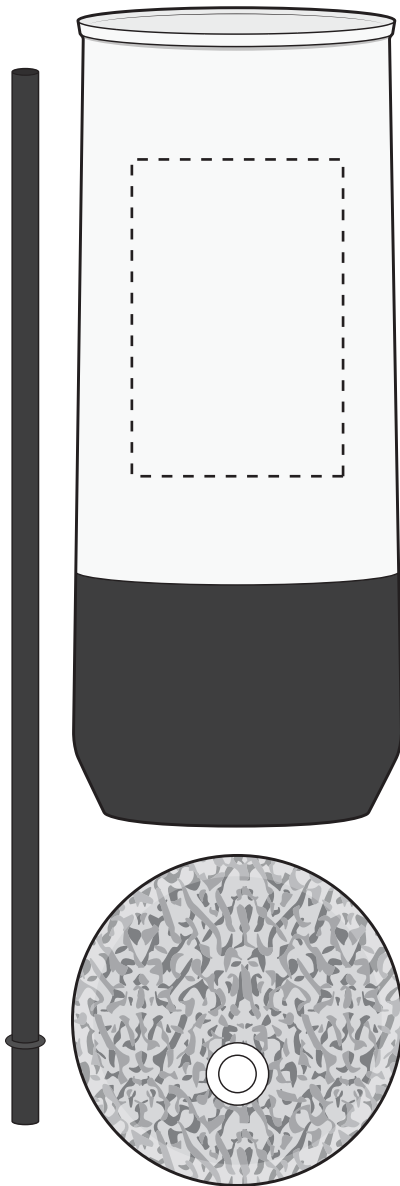

# Item Template

**Primary Imprint Method:**

Screen Print

**Max Imprint Color(s):**

2 Spot Colors

**Location(s) & Size:**

STD: 2.5"W x 3"H (Side)

ALT: 2.5"W x 3"H

(Opposite Side)

**Alternate Imprint Method:**

N/A

**Max Imprint Color(s):**

N/A

**Location(s) & Size:**

STD: N/A

**Item#** MG859**Description:** 20 oz. Vivify Straw Tumbler w/ Silicone Grip**Size:** 7.5H x 3.125"Dia. (Straw) 9.5"L x 0.25"Dia.**Material:** ABS Plastic, Silicone, PP**Available Color(s):** Black, Lime Green, Red, Reflex Blue**FPO Item Rendering**

Dotted lines represent imprint area and do not print.

**Standard Position  
Item at 55% actual size****100% Actual Size Imprint**

This template reflect our most accurate product information based on current inventory and print capabilities and is subject to change without notice. Template item size are not necessarily to scale (as noted). **Similarly, item colors shown on template may vary based on monitor resolution and other environmental factors and should be used for reference only.**