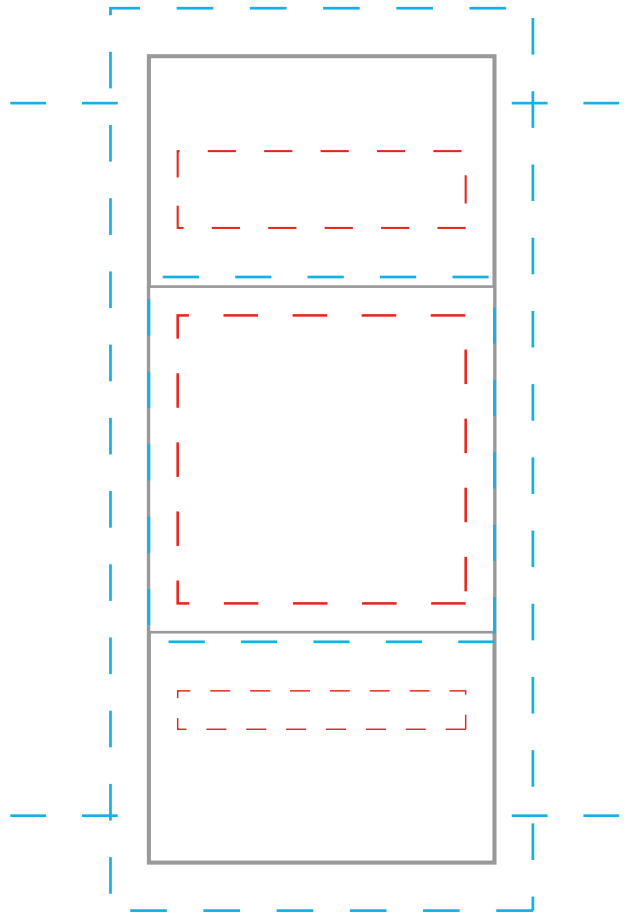

For True Black please use CMYK Values:

C: 75 M: 68 Y: 67 K: 90

pillow size: 18" x 18"
bleed size: 22" x 47"
safe area: 15" x 15" (front);
 4" x 15" (top);
 2" x 15" (bottom)

BACK OF PILLOW (TOP)

(BOTTOM)

BACK OF PILLOW (TOP)

(BOTTOM)

Disclaimer: TOP BACK FLAP OF PILLOW WILL OVERLAP THE BOTTOM ONCE SEWN.

- ANY ART MEANT TO ALIGN ALONG THE OVERLAPPING AREA WILL SHIFT.

template scaled @ 1/10th actual size
 art must be submitted in vector [.ai or .eps] format
 hi-res photos may be used - 300dpi @ 1/2 size
 fonts must be converted to outlines
 +/- 1" placement variance due to rolling press