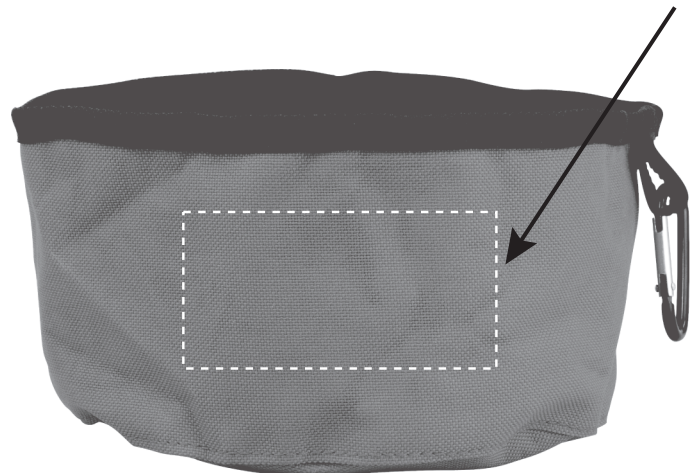

Template Shown at 100%
Border Does Not Print
Imprint Area: 3 1/2" W x 1 3/4" H

NOTE: Artwork was sized to fit our
imprint area. Industry standard allows
1/16" movement in any direction

*

FACTORY XX	SALESMAN # XXX
---------------	-------------------

FRONT

BACK

Imprint Area

Imprint Area

ART NOTES: _____

*