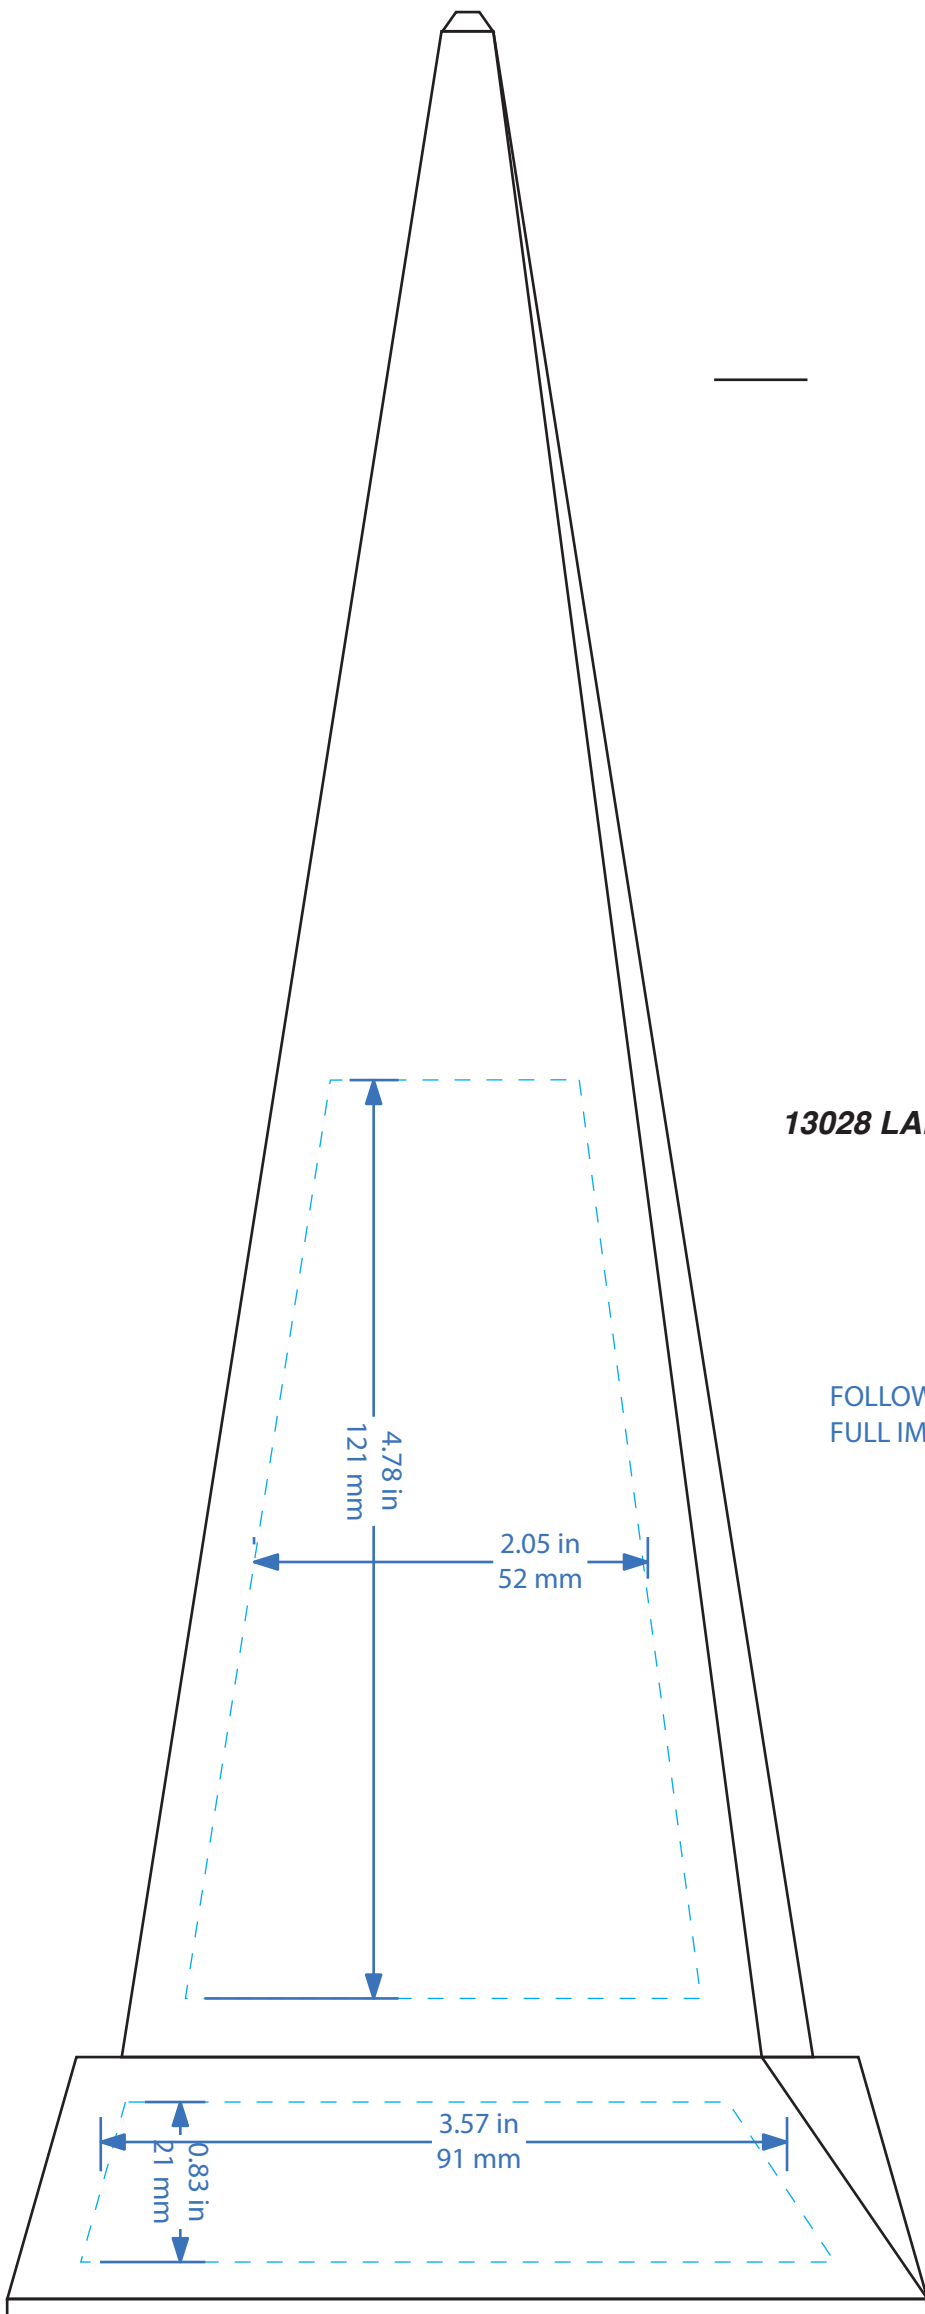

ETCH ON FRONT

**13028 LARGE YORK OBELISK
AWARDS**

FOLLOW DOTTED BLUE LINE FOR
FULL IMPRINT AREA

**DASHED LINE INDICATES ETCH
AREA - WILL NOT IMPRINT**

**APPROXIMATE
REPRESENTATION**