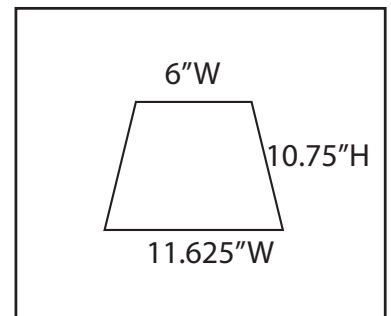

4126A AUTO OPEN GOLF

IMPRINT AREA: SEE BELOW
ACTUAL IMPRINT SIZE: XXXXX

DIST NAME : _____ JOB # : _____ DATE: _____

Fax/Email: _____ PO # : _____

☐ PROOF APPROVED (PPA)   ☐ PROOF NOT APPROVED (PPNA)   ☐ PROOF APPROVED WITH CHANGE (PPAWC)

AUTHORIZED BY: _____

*SPECIAL INSTRUCTIONS: _____

This order is on hold pending paper proof approval. Please return this proof ASAP to avoid delays * Please sign and check all appropriate boxes

Color Surge on Panel.
Dotted box represents the art area. It does not print.

Imprint shown @ 10%

Note
from
the factory

_____

Please read the proof thoroughly and check for any spelling errors. We will not be responsible for any errors that are approved on the proof. This proof does not represent exact product, imprint colors, or size. Thank you for your order.