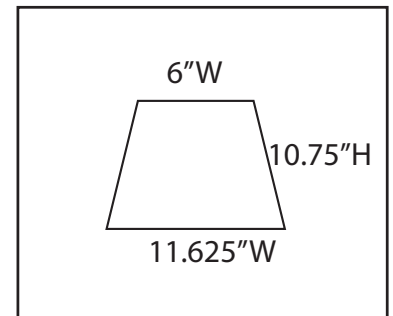

4126A AUTO OPEN GOLF

IMPRINT AREA: SEE BELOW
ACTUAL IMPRINT SIZE: XXXXX

DIST NAME :

JOB # :

DATE:

Fax/Email:

PO # :

☐ PROOF APPROVED (PPA)

☐ PROOF NOT APPROVED (PPNA)

☐ PROOF APPROVED WITH CHANGE (PPAWC)

AUTHORIZED BY: _____

*SPECIAL INSTRUCTIONS: _____

This order is on hold pending paper proof approval. Please return this proof ASAP to avoid delays * Please sign and check all appropriate boxes

Screen Print on Panel.

Dotted box represents the art area. It does not print.

Imprint shown @ 10%

Note
from
the factory

Blank area for notes or comments.

Please read the proof thoroughly and check for any spelling errors. We will not be responsible for any errors that are approved on the proof. This proof does not represent exact product, imprint colors, or size. Thank you for your order.