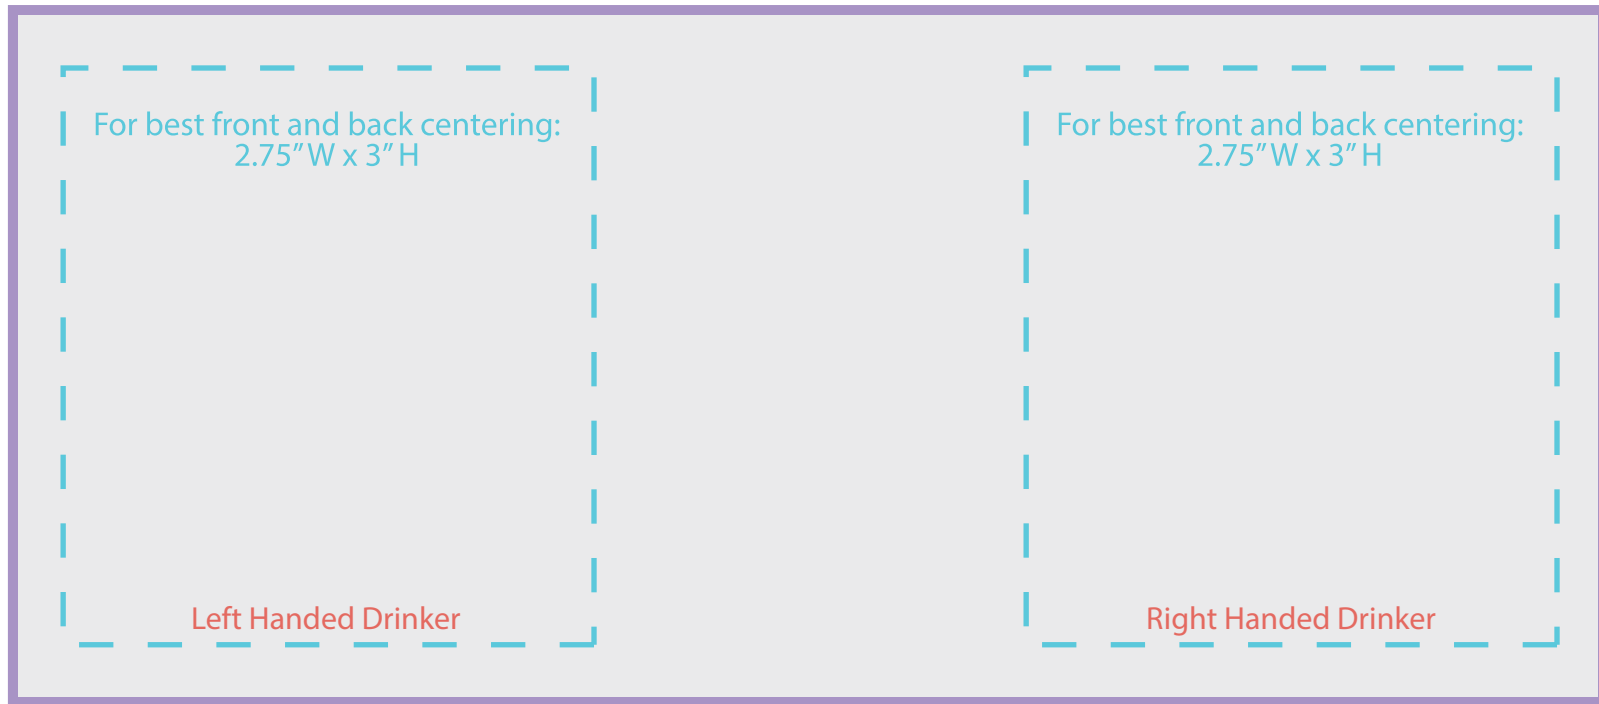

9621 -1 or 2 sided -Straight Walled Glass Mug

— Design Max Size

9621 - Wrap Imprint -Straight Walled Glass Mug

— Design Max Size

*Wrap not available for Sand-Carved decoration.

Decal Print Process

— Design Max Size

9621 -1 or 2 sided -Straight Walled Glass Mug

Decal Print Process

— Design Max Size

9621 - Wrap Imprint -Straight Walled Glass Mug