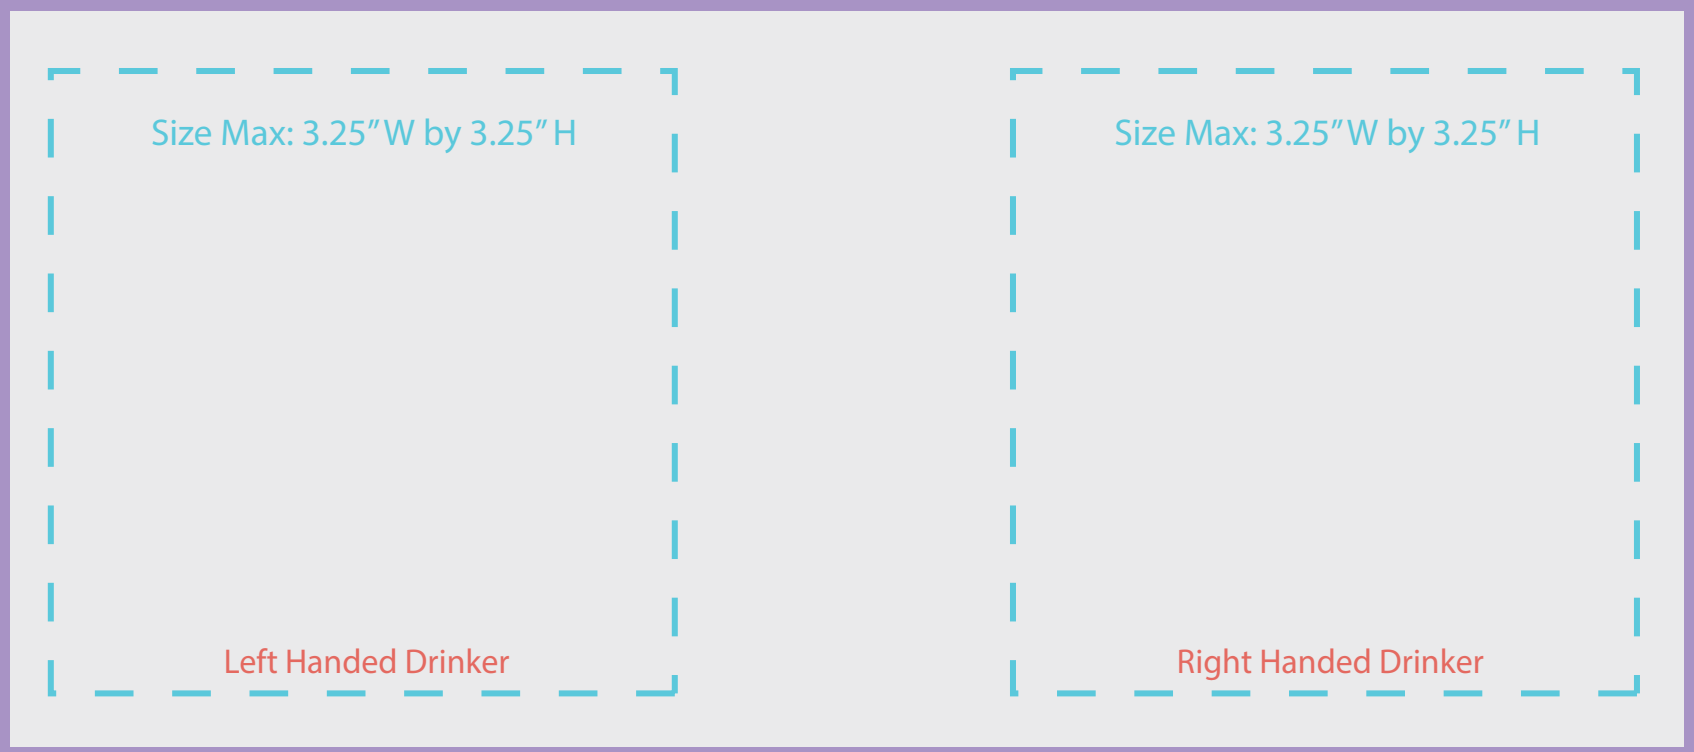

9621 -1 or 2 sided -Straight Walled Glass Mug

— Design Max Size

9621 - Wrap Imprint -Straight Walled Glass Mug

— Design Max Size

*Wrap not available for Sand-Carved decoration.

Decal Print Process

— Design Max Size

9621 -1 or 2 sided -Straight Walled Glass Mug

Decal Print Process

— Design Max Size

9621 - Wrap Imprint -Straight Walled Glass Mug