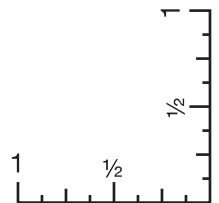

Opposing Panels (Optl, add'l charge): 9.25" w bottom x 6" w top x 6.25" h

Adjacent Panels (Optl, add'l charge): 9.25" w bottom x 6" w top x 6.25" h

Exterior Shape:

Interior Shape:

Min. Font Size: Sans 8pt./Serif 10pt./Script 12pt. Sans 5pt./Serif 6pt./Script 8pt.

Min. Line Weight: 1 pos / .75 neg .5 pos / .75 neg

Halftones: Available Available

SHED·RAIN™

PANEL OPPOSITE STRAP

OPPOSING PANELS

ADJACENT PANELS

ART TEMPLATE

2602A Shed Rain™ 44" Auto-Open Compact Umbrella

Heat Transfer; Sleeve(Optl, add'l charge): 8"w x 1.5"h, (max. 1 color)
Full Color; Sleeve(Optional, add'l charge): 8"w x 1.5"h

	Exterior Shape:	Interior Shape:
Min. Font Size:	Sans 8pt./Serif 10pt./Script 12pt.	Sans 5pt./Serif 6pt./Script 8pt.
Min. Line Weight:	1 pos / .75 neg	.5 pos / .75 neg
Halftones:	Available	Available