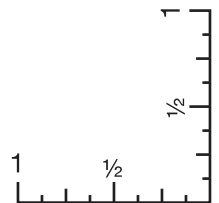

ART TEMPLATE

2602A Shed Rain™ 44" Auto-Open Compact Umbrella

Screen Print
Panel Opposite Strap(Standard): 9.25" w bottom x 6" w top x 6.25" h (max. 2 color)
Opposing Panels(Optl, add'l charge): 9.25" w bottom x 6" w top x 6.25" h (max. 2 colors each side)
Adjacent Panels(Optl, add'l charge): 9.25" w bottom x 6" w top x 6.25" h (max. 2 colors each side)
Minimum Font Size: 8 pt.
Minimum Line Weight: 1 pos / 1.5 neg
Halftones Not Available

SHED·RAIN™

PANEL OPPOSITE STRAP

OPPOSING PANELS

ADJACENT PANELS

ART TEMPLATE

2602A Shed Rain™ 44" Auto-Open Compact Umbrella

Full Color

Panel Opposite Strap (Optl, add'l charge): 9.25" w bottom x 6" w top x 6.25" h

Opposing Panels (Optl, add'l charge): 9.25" w bottom x 6" w top x 6.25" h

Adjacent Panels (Optl, add'l charge): 9.25" w bottom x 6" w top x 6.25" h

Exterior Shape:

Interior Shape:

Min. Font Size: Sans 8pt./Serif 10pt./Script 12pt. Sans 5pt./Serif 6pt./Script 8pt.

Heat Transfer; Sleeve(Optl, add'l charge): 8"w x 1.5"h, (max. 1 color)
Full Color; Sleeve(Optional, add'l charge): 8"w x 1.5"h

	Exterior Shape:	Interior Shape:
Min. Font Size:	Sans 8pt./Serif 10pt./Script 12pt.	Sans 5pt./Serif 6pt./Script 8pt.
Min. Line Weight:	1 pos / .75 neg	.5 pos / .75 neg
Halftones:	Available	Available