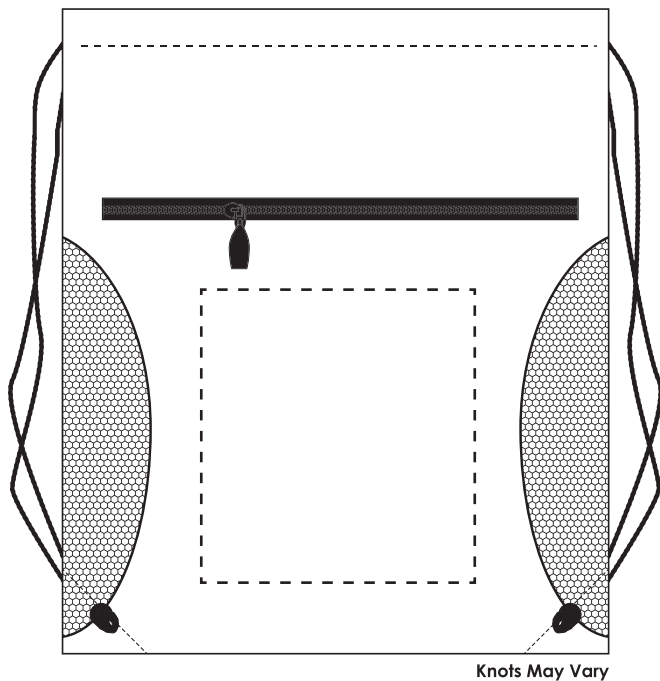

Item Template

Primary Imprint Method:

Screen Print

Max Imprint Color(s):

3 Spot Colors

Location(s) & Size:

STD: 7" x 7.5"H

(Front - Centered on Pocket)

ALT: 7" x 7.5"H (Back)

Alternate Imprint Method:

Heat Transfer (4CP)

Max Imprint Color(s):

Full Color

Location(s) & Size:

STD: 7" x 7.5"H

(Front - Centered on Pocket)

ALT: 7" x 7.5"H (Back)

Item# BG306**Description:** Mesh Drawstring Backpack**Size:** 14"W x 16.5"H**Material:** 210D Polyester**Available Color(s):** Red, Teal, Black, Orange, Purple, Reflex Blue, Navy Blue**FPO Item Rendering**

Dotted lines represent imprint area and do not print.

**Standard Position
Item at 20% actual size****60% Actual Size Imprint**

This template reflect our most accurate product information based on current inventory and print capabilities and is subject to change without notice. Template item size are not necessarily to scale (as noted). **Similarly, item colors shown on template may vary based on monitor resolution and other environmental factors and should be used for reference only.**