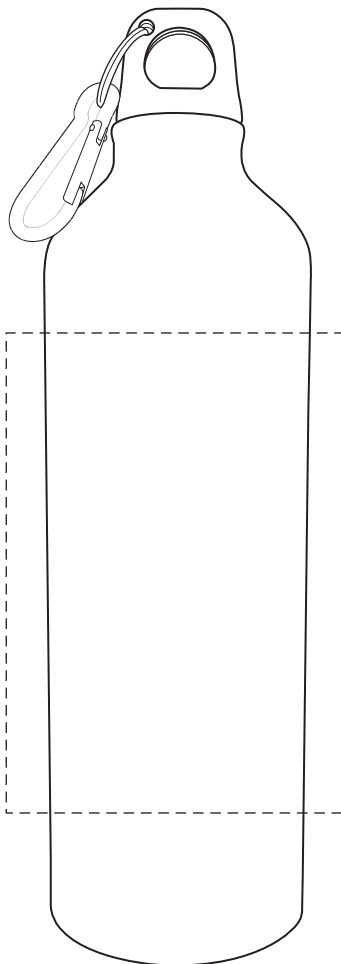

Atrium 25oz
 Aluminum Bottle
 DBT-AT19 (WHITE)
 50% For Viewing
 Front

1-Sided Imprint

3.5" x 5"

Wrap Imprint

8.5" x 5"

Item #	Description
DBT-AT19	ATRIUM 25 OZ ALUMINUM BOTTLE
Your artwork will be sized to max imprint area unless otherwise requested. Due to the orientation of some logos, your artwork may be sized smaller than the imprint area listed here or in the catalog to achieve a uniform, non-distorted imprint.	