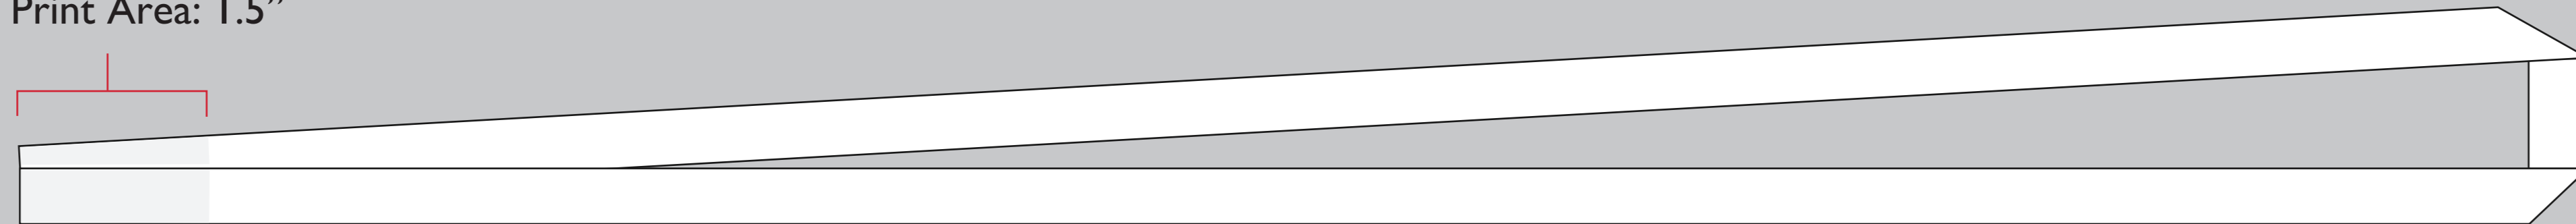

3/8" Lanyard Template

No Print Area: 1.5"

Imprint area (Inches)

Lanyard Size	Imprint Area
3/8"	1/4" x 34"
1/2"	3/8" x 34"
5/8"	1/2" x 34"
3/4"	5/8" x 34"
1"	3/4" x 34"

Lanyard Size: (laid flat) 3/8" x 36"

Imprint area 1/4" x 34"

No Print Area: 1.5"

3/8"
10 mm

No Print Area: 1.5"

Imprint Area: 1/4" x 34"

Lanyard Length: 36"
Scale: 100%

Attachments

For additional attachment options, please contact us.