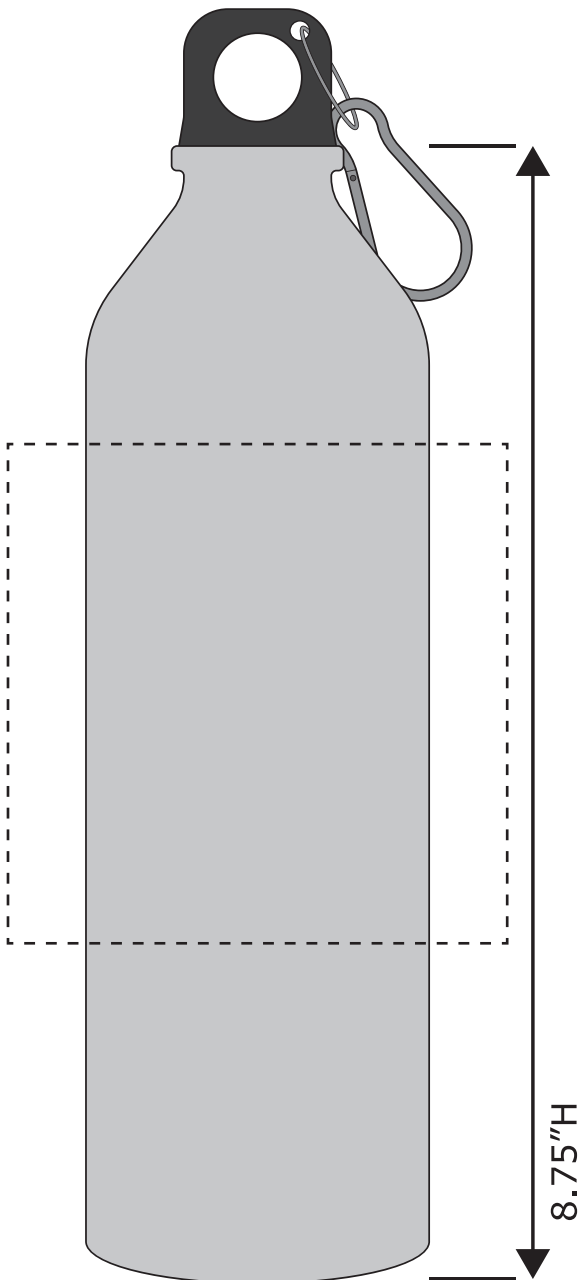

Item Template

Primary Imprint Method:

Screen Print

Max Imprint Color(s):

1 Spot Color

Location(s) & Size:

STD: 4"Sq (Side)

ALT: 2.5"Sq (Opposite Side)

Alternate Imprint Method:

Vibratec 4CP

Max Imprint Color(s):

Full Color

Location(s) & Size:

STD: 4"Sq (Side)

ALT: 2.5"Sq (Opposite Side)

Item# MG970**Description:** 25 oz. Aluminium Alpine Bottle**Size:** 9.875"H x 2.75"Dia**Material:** Aluminium**Available Color(s):** Blue, Green, Red, Silver**FPO Item Rendering**

Dotted lines represent imprint area and do not print.

Standard Position
Item at 65% actual size**100% Actual Size Imprint**

This template reflect our most accurate product information based on current inventory and print capabilities and is subject to change without notice. Template item size are not necessarily to scale (as noted). **Similarly, item colors shown on template may vary based on monitor resolution and other environmental factors and should be used for reference only.**