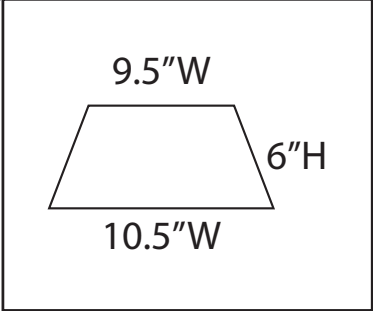

2385A WINDJAMMER® VENTED JUMBO COMPACT

IMPRINT AREA: SEE BELOW
ACTUAL IMPRINT SIZE: XXXXX

DIST NAME : _____ JOB # : _____ DATE: _____

Fax/Email: _____ PO # : _____

☐ PROOF APPROVED (PPA)   ☐ PROOF NOT APPROVED (PPNA)   ☐ PROOF APPROVED WITH CHANGE (PPAWC)

AUTHORIZED BY: _____

*SPECIAL INSTRUCTIONS: _____

This order is on hold pending paper proof approval. Please return this proof ASAP to avoid delays * Please sign and check all appropriate boxes

Color Surge on Panel.
Dotted box represents the art area. It does not print.

Imprint shown @ 15%

Note
from
the factory

_____

Please read the proof thoroughly and check for any spelling errors. We will not be responsible for any errors that are approved on the proof. This proof does not represent exact product, imprint colors, or size. Thank you for your order.