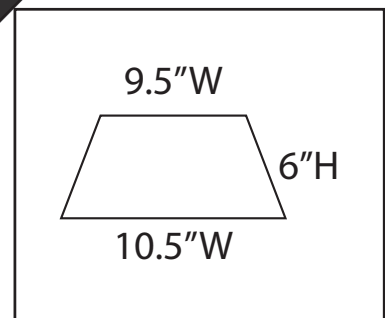

Screen Print on Panel.

Dotted box represents the art area. It does not print.

Imprint shown @ 15%

Note
from
the factory

Blank area for notes or comments.

Please read the proof thoroughly and check for any spelling errors. We will not be responsible for any errors that are approved on the proof. This proof does not represent exact product, imprint colors, or size. Thank you for your order.