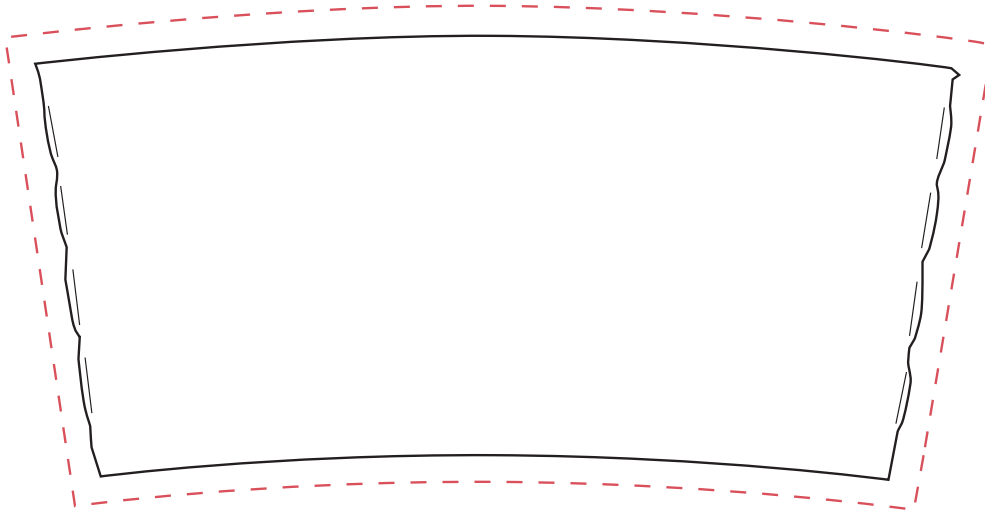

General Info for Coffee Sleeves

The image will take on the shape of the cup and look tapered or slightly distorted. We add a 5% arc so that when the sleeve is opened the art will maintain its appearance.

Distortion is noticeable with straight lines, lines of text and large solids.

Because the corrugated surface is textured the imprint may show subtle tonal changes that appear as printed lines.

FULL BLEED (EXTRA / NOT INCLUDED IN BASE COST)

WITHIN PRINTABLE AREA (NOT FULL BLEED)