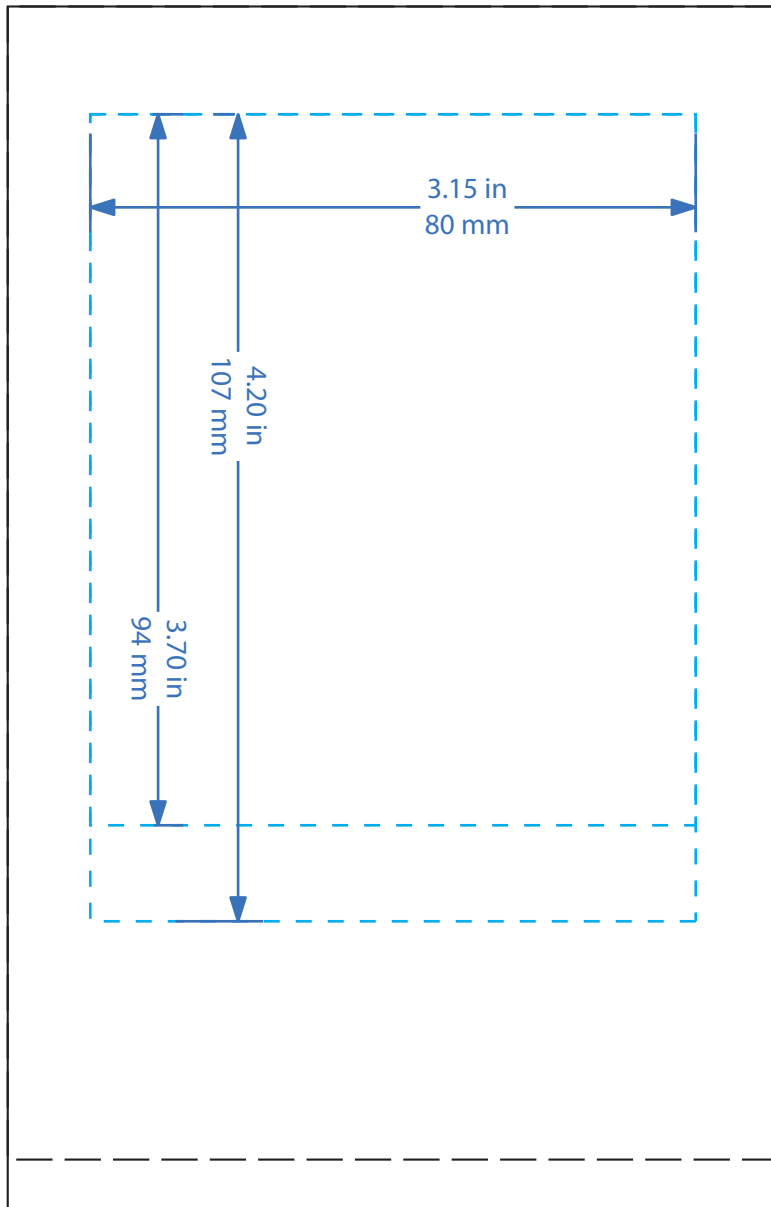

**ART SHOWN IN BLACK
WILL BE DEEP ETCHED**

————— ETCH ON BACK —————
0000000 COMPANY NAME 9332 DEEP ETCH INITIALS DATE

ART ALTERED FOR QUALITY ETCH

9332 MEDIUM WEDGE AWARD - # AWARDS

COMPOSITE VIEW

**APPROXIMATE
REPRESENTATION**

DASHED LINE INDICATES ETCH AREA - WILL NOT IMPRINT

**DASHED LINE - BACK SURFACE
SOLID LINE - FRONT SURFACE**

FRONT SURFACE

BACK SURFACE