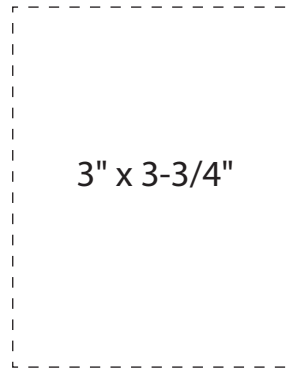

Keep 17oz Vacuum  
 Insulated Stainless  
 Steel Bottle  
 DBT-KE16  
 50% of Actual Size

3" x 3-3/4"

**1 COLOR OR  
 4 COLOR PROCESS DIGITAL PRINT  
 50% of Actual Size**

7-3/4" x 3-3/4"

**1 COLOR WRAP OR 4 COLOR PROCESS DIGITAL WRAP  
 50% of Actual Size**

Item #	Description
DBT-KE16	KEEP 17oz. VACUUM INSULATED STAINLESS STEEL BOTTLE
Your artwork will be sized to max imprint area unless otherwise requested. Due to the orientation of some logos, your artwork may be sized smaller than the imprint area listed here or in the catalog to achieve a uniform, non-distorted imprint.	