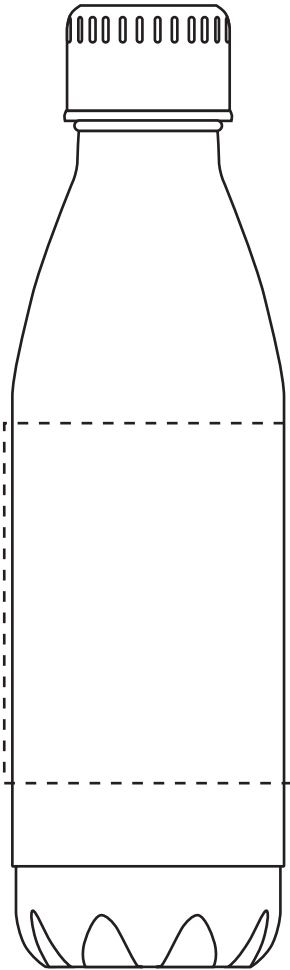

Keep 17oz Vacuum  
 Insulated Stainless  
 Steel Bottle  
 DBT-KE16  
 50% of Actual Size

3" x 3-3/4"

**1 COLOR OR  
 4 COLOR PROCESS DIGITAL PRINT  
 50% of Actual Size**

7-3/4" x 3-3/4"

**1 COLOR WRAP OR 4 COLOR PROCESS DIGITAL WRAP  
 50% of Actual Size**

Item #	Description
DBT-KE16	KEEP 17oz. VACUUM INSULATED STAINLESS STEEL BOTTLE
Your artwork will be sized to max imprint area unless otherwise requested. Due to the orientation of some logos, your artwork may be sized smaller than the imprint area listed here or in the catalog to achieve a uniform, non-distorted imprint.	