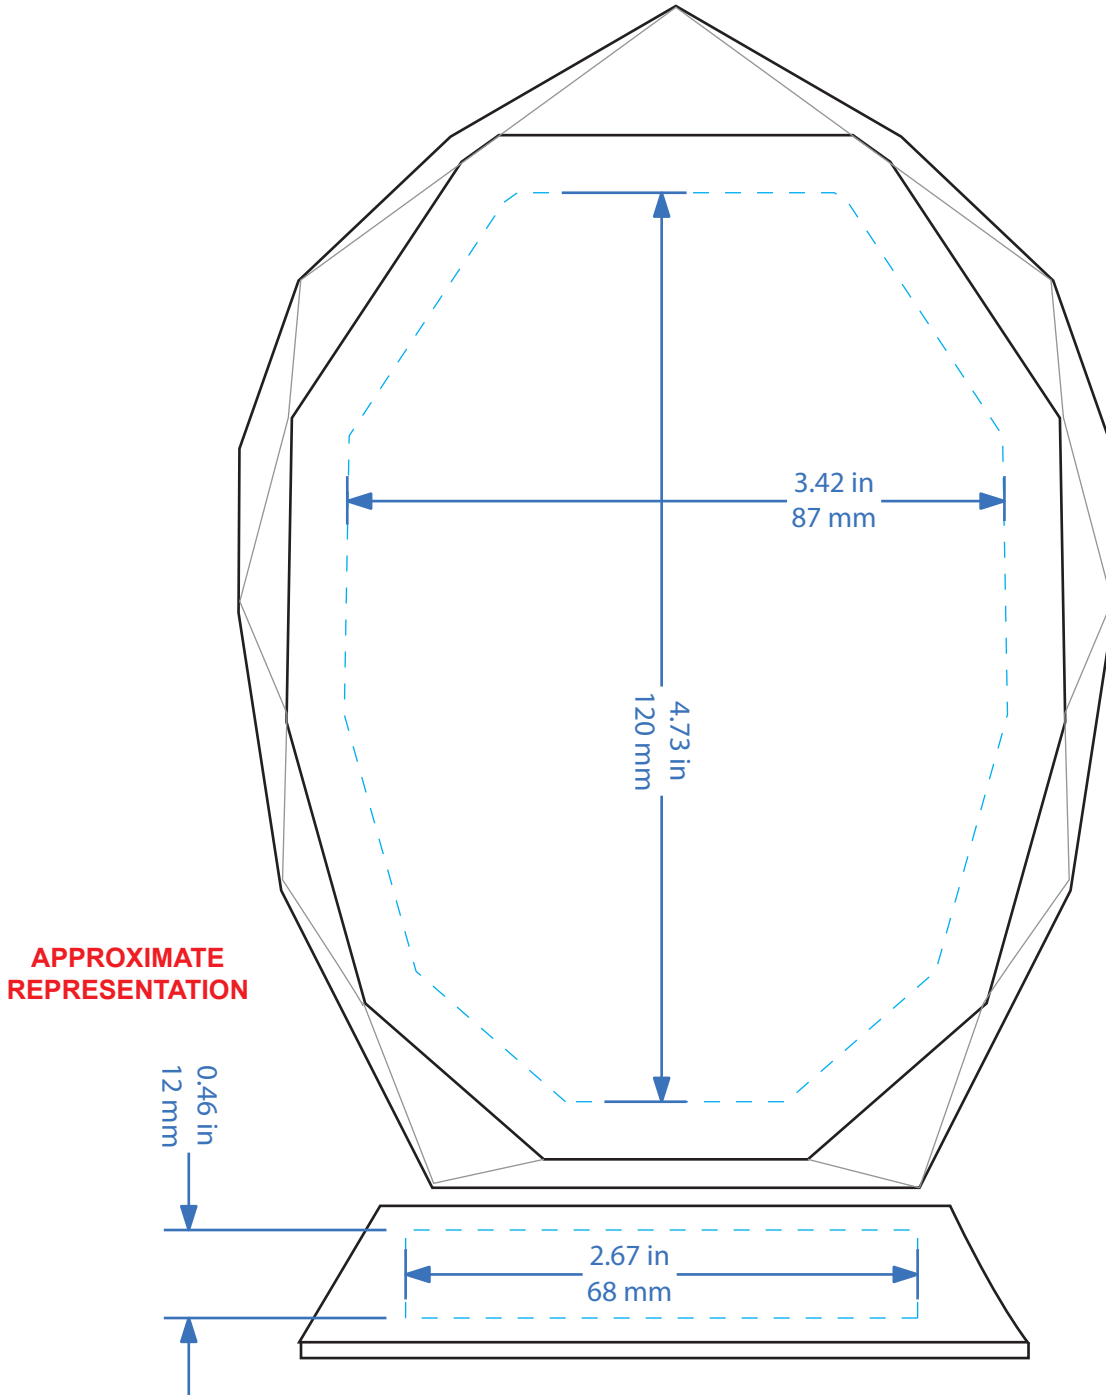

**ART SHOWN IN BLACK
WILL BE DEEP ETCHED**

— ETCH ON TOP BACK/BASE FRONT —
00000000 COMPANY ITEM DEEP ETCH INT 11/18/16

ART ALTERED FOR QUALITY ETCH

FOLLOW DOTTED BLUE LINE FOR
FULL IMPRINT AREA

2613 FACETED ORB - # AWARDS

DASHED LINE INDICATES ETCH AREA - WILL NOT IMPRINT

LASER ON BACK

MASK ON FRONT