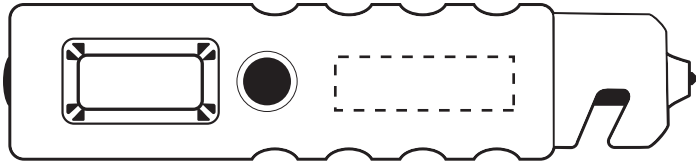

# Item Template

**Primary Imprint Method:**

Pad Print

**Max Imprint Color(s):**

2 Spot Colors

**Location(s) & Size:**

STD: 1.25"W x 0.375"H

**Alternate Imprint Method:**

4 Color Process

**Max Imprint Color(s):**

Full Color

**Location(s) & Size:**

STD: 1.25"W x 0.375"H

**Item#** T502

**Description:** Multifunction Emergency Tool with LED Flashlight and Window Hammer

**Size:** 4.87"W x 1"H x 0.56"D

**Material:** ABS plastic

**Available Color(s):** White, Black, Blue

**FPO Item Rendering**

Dotted lines represent imprint area and do not print.

**Standard Position  
Item at 100% actual size**

*This template reflect our most accurate product information based on current inventory and print capabilities and is subject to change without notice. Template item size are not necessarily to scale (as noted). **Similarly, item colors shown on template may vary based on monitor resolution and other environmental factors and should be used for reference only.***