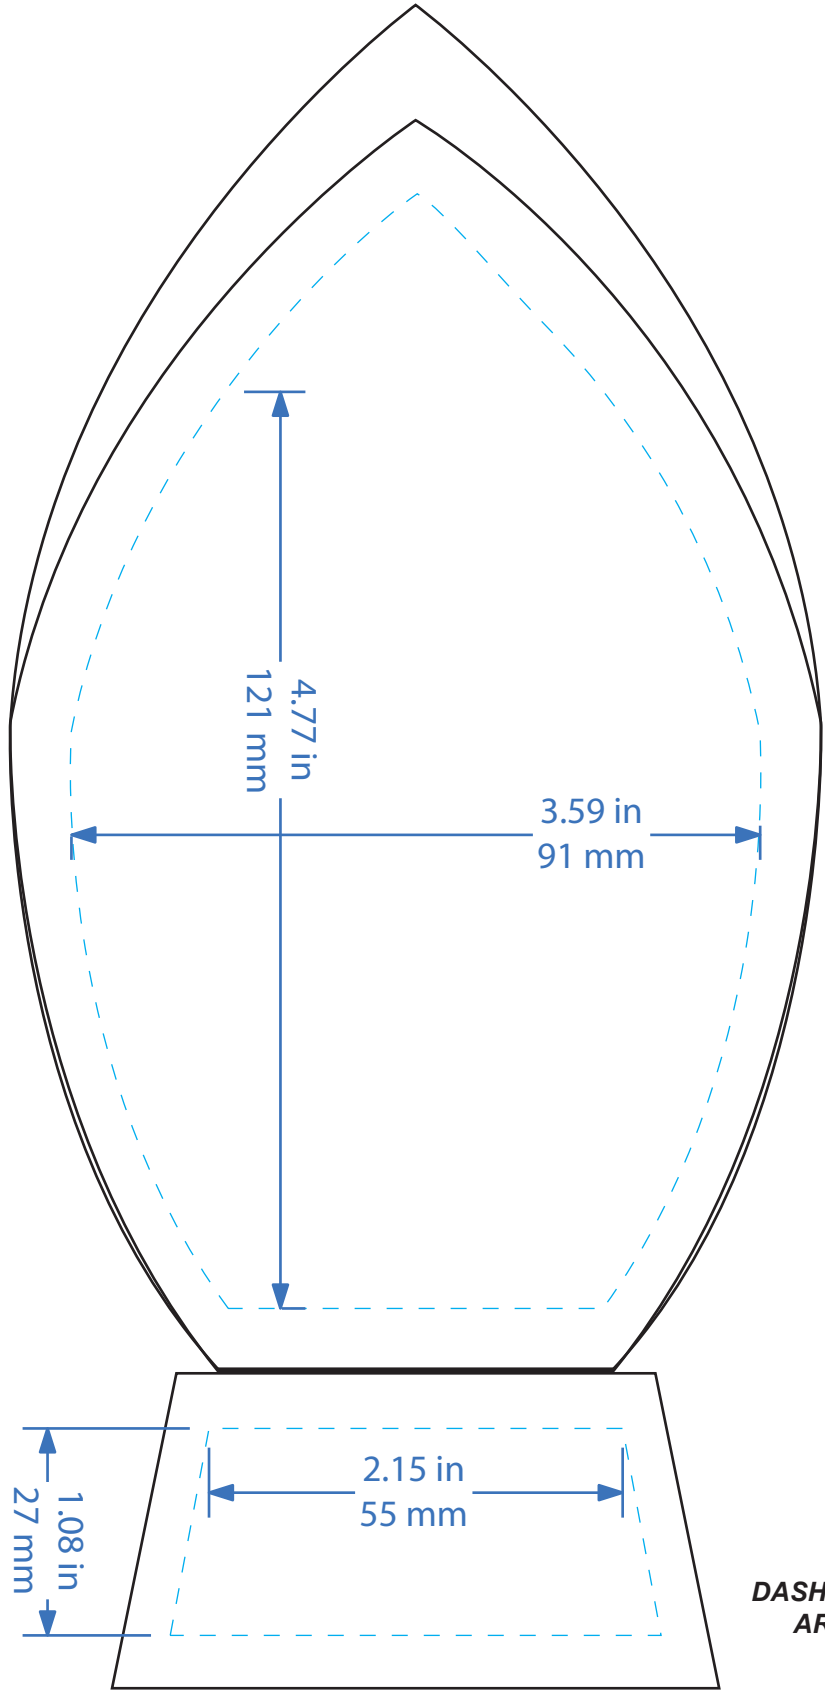

— ETCH TOP ON BACK —
— ETCH BASE ON FRONT —
1234567 COMPANY NAME
2633-SM DEEP ETCH INIT DATE

**ART SHOWN IN BLACK
WILL BE DEEP ETCHED**

ART ALTERED FOR QUALITY ETCH

FOLLOW DOTTED BLUE LINE FOR
FULL IMPRINT AREA

**2633-LG LARGE PRESTIGE
1 PERSONALIZED AWARD**

**DASHED LINES INDICATES ETCH
AREA - WILL NOT IMPRINT**

**APPROXIMATE
REPRESENTATION**