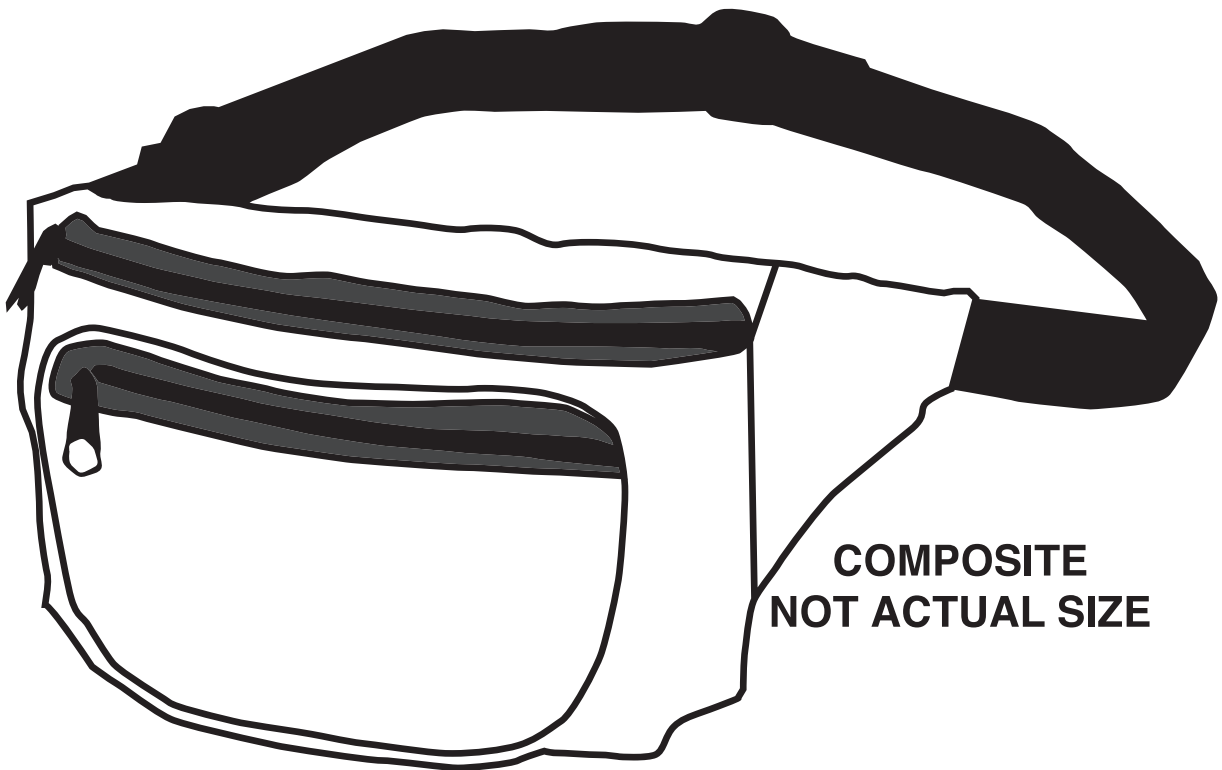

# F.P.O.

## KW 4201 DELUXE FANNY PACK COPY AREA 3 1/4" X 1 1/2"

**COMPOSITE  
NOT ACTUAL SIZE**

**Dashed Line For Imprint Area Only, Will Not Print.**

1" 0.5" 0"	Artist/Date:	Item #: KW-4201	Proofing:
	Order #:	MAX Imprint Size: 3 1/4"w x 1 1/2"h	
	Ship Date:	Imprint Type: SS	
	Imprint Color:		
	Item Color:		