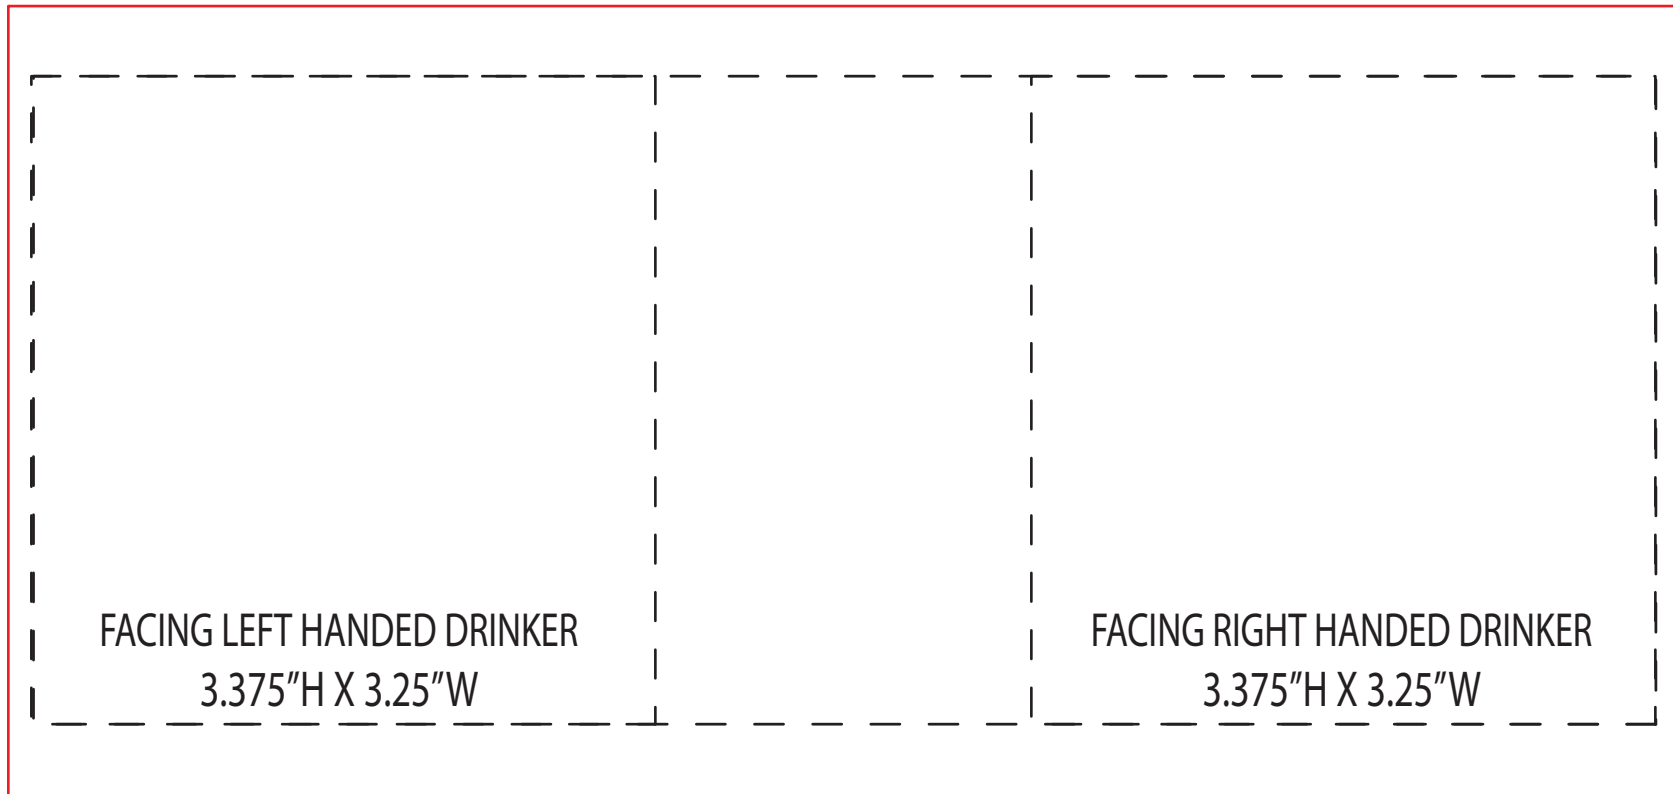

1016 TEMPLATE

KEEP ALL LIVE ART INSIDE DOTTED LINES 3.375"H X 8.45"W

BLEED IS 4.125"H X 8.69"W