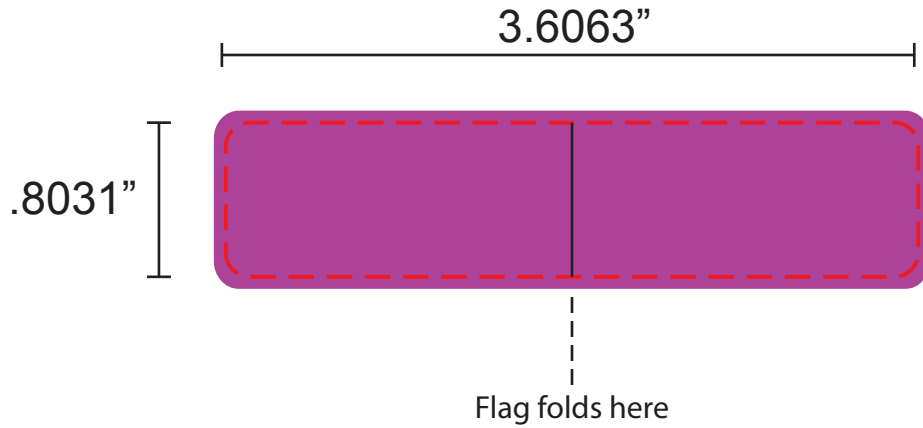

Actual Label Size:  
3.6063" x .8031" (red line)  
with a 1/16" bleed on all sides

DUMDUMPOP1