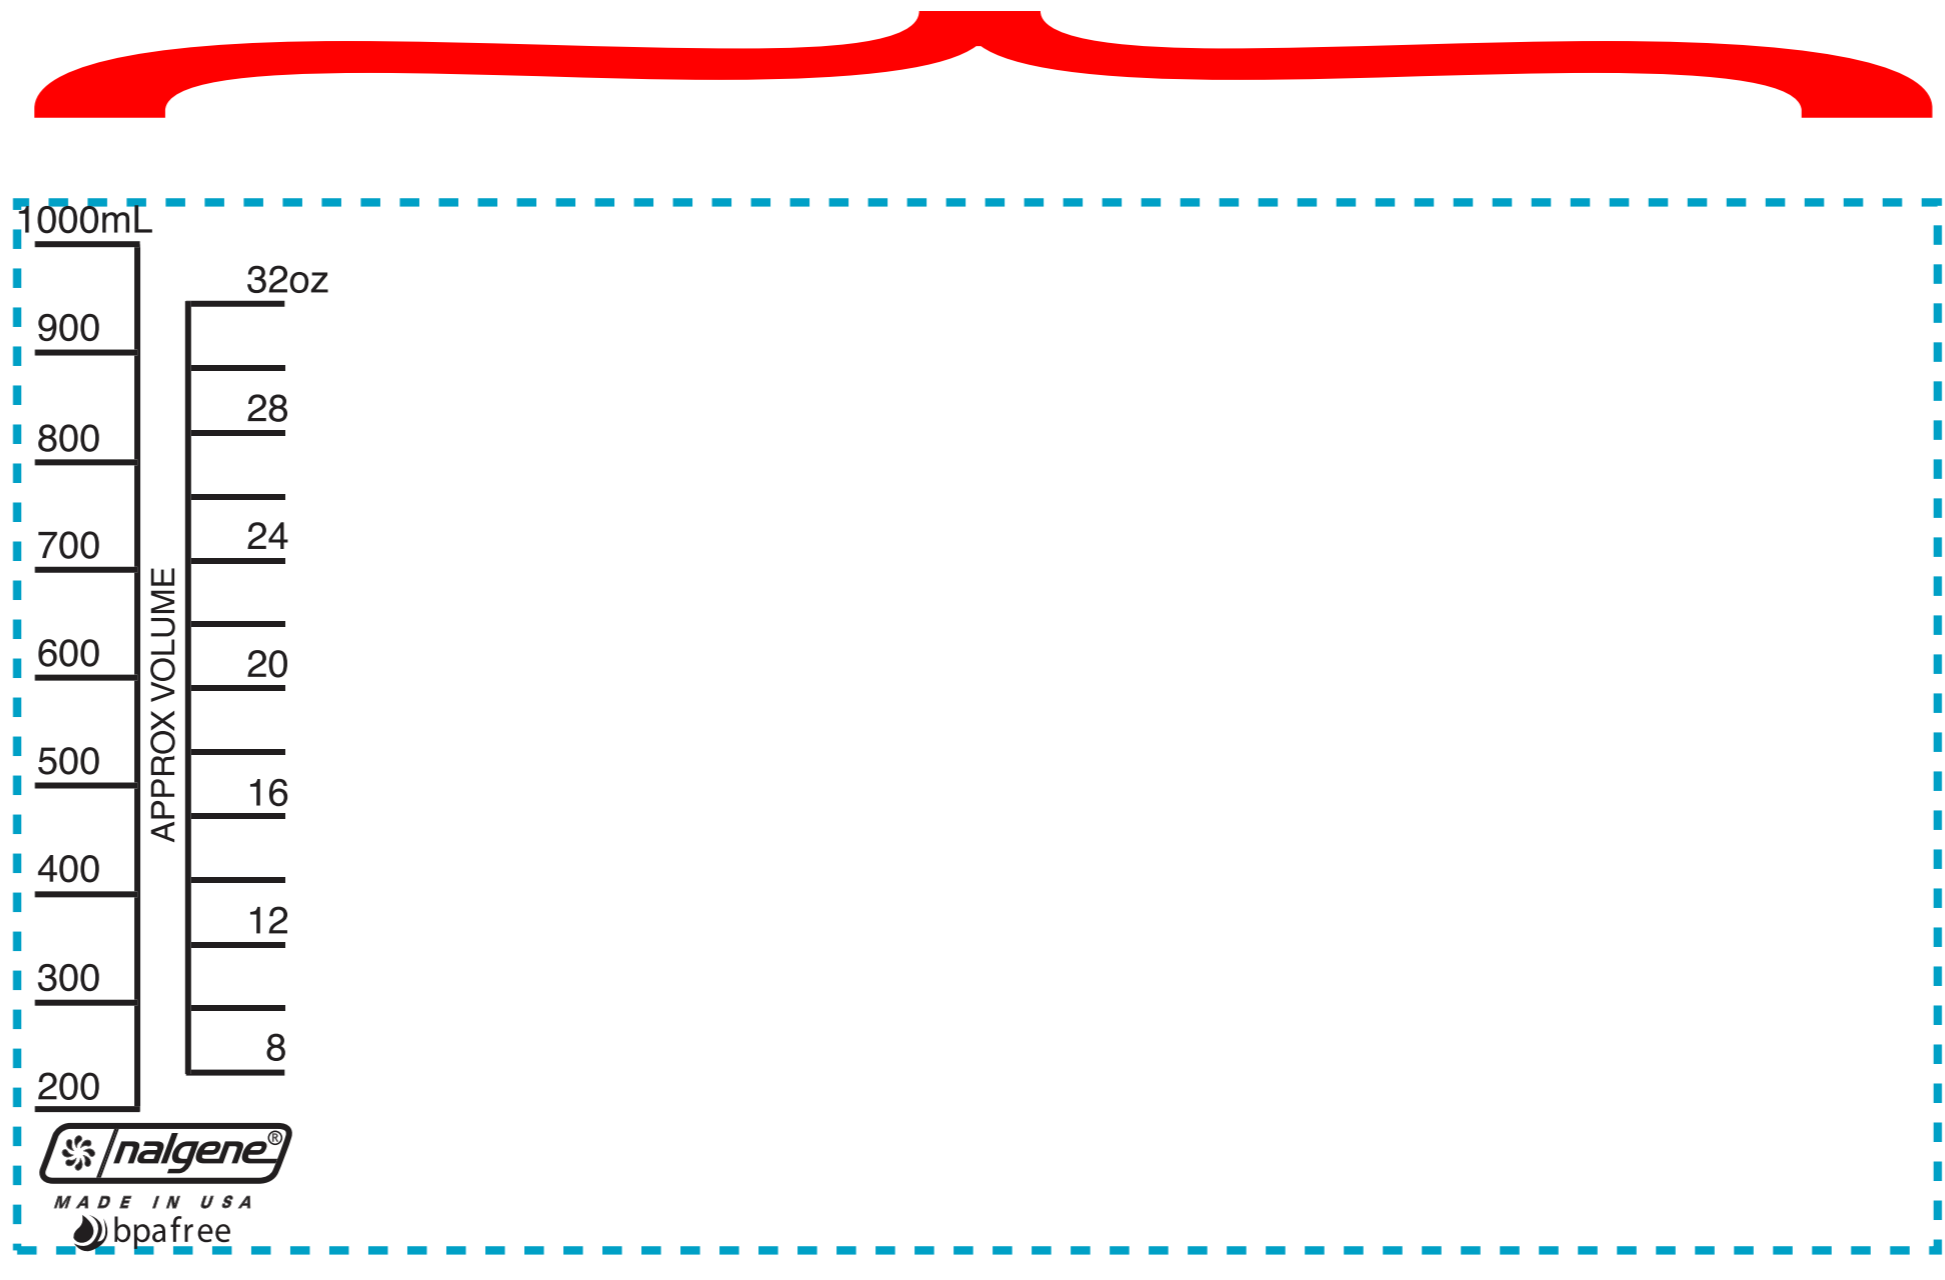

WRAP PRINT W/ SCALE 10" X 5.5"

FRONT PRINT 3.75" X 5.5"

FRONT & BACK PRINT 3.75" X 5.5"

WRAP PRINT 10" X 5.5"