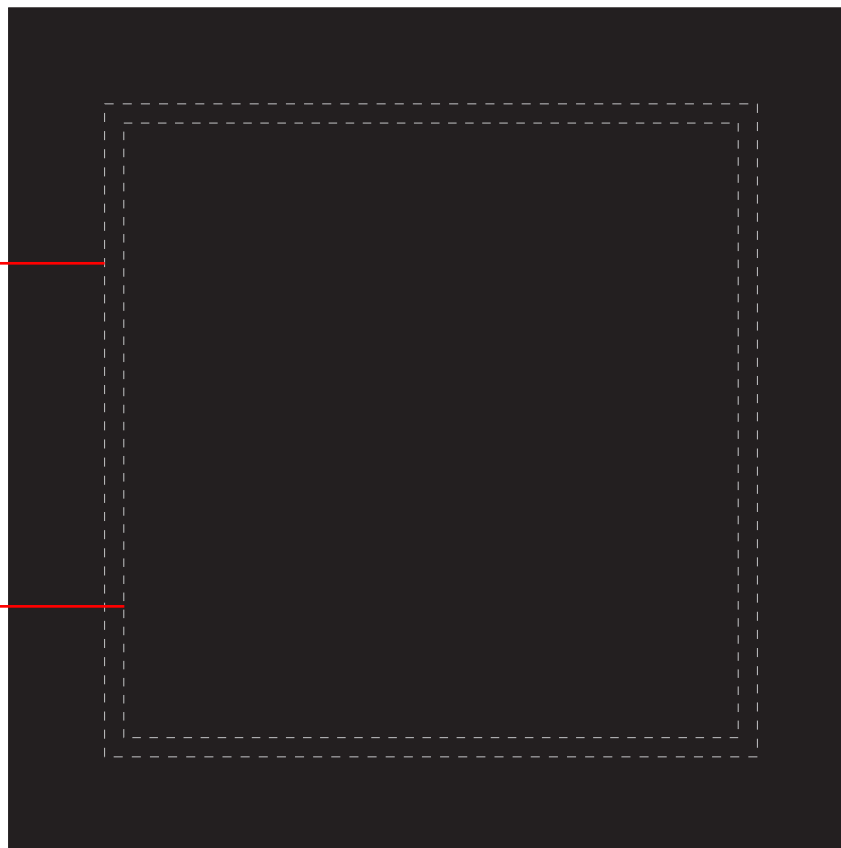

## Screen Print

\* Template Shown at 20%  
Border Does Not Print

Maximum Imprint Area 17" x 17"

1-color Job

2-color Job

Maximum Imprint Area 16" x 16"

Imprint Area

NOT TO SIZE. FOR PLACEMENT ONLY