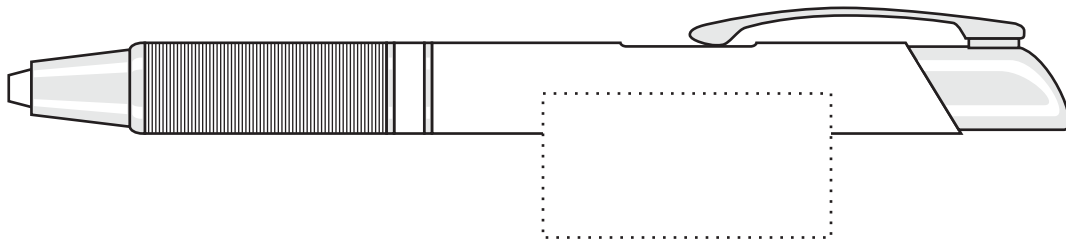

Product Name: Light Up Metal Pen/Light

Code: P248

Scale: 100%

Imprint

Laser Engraving