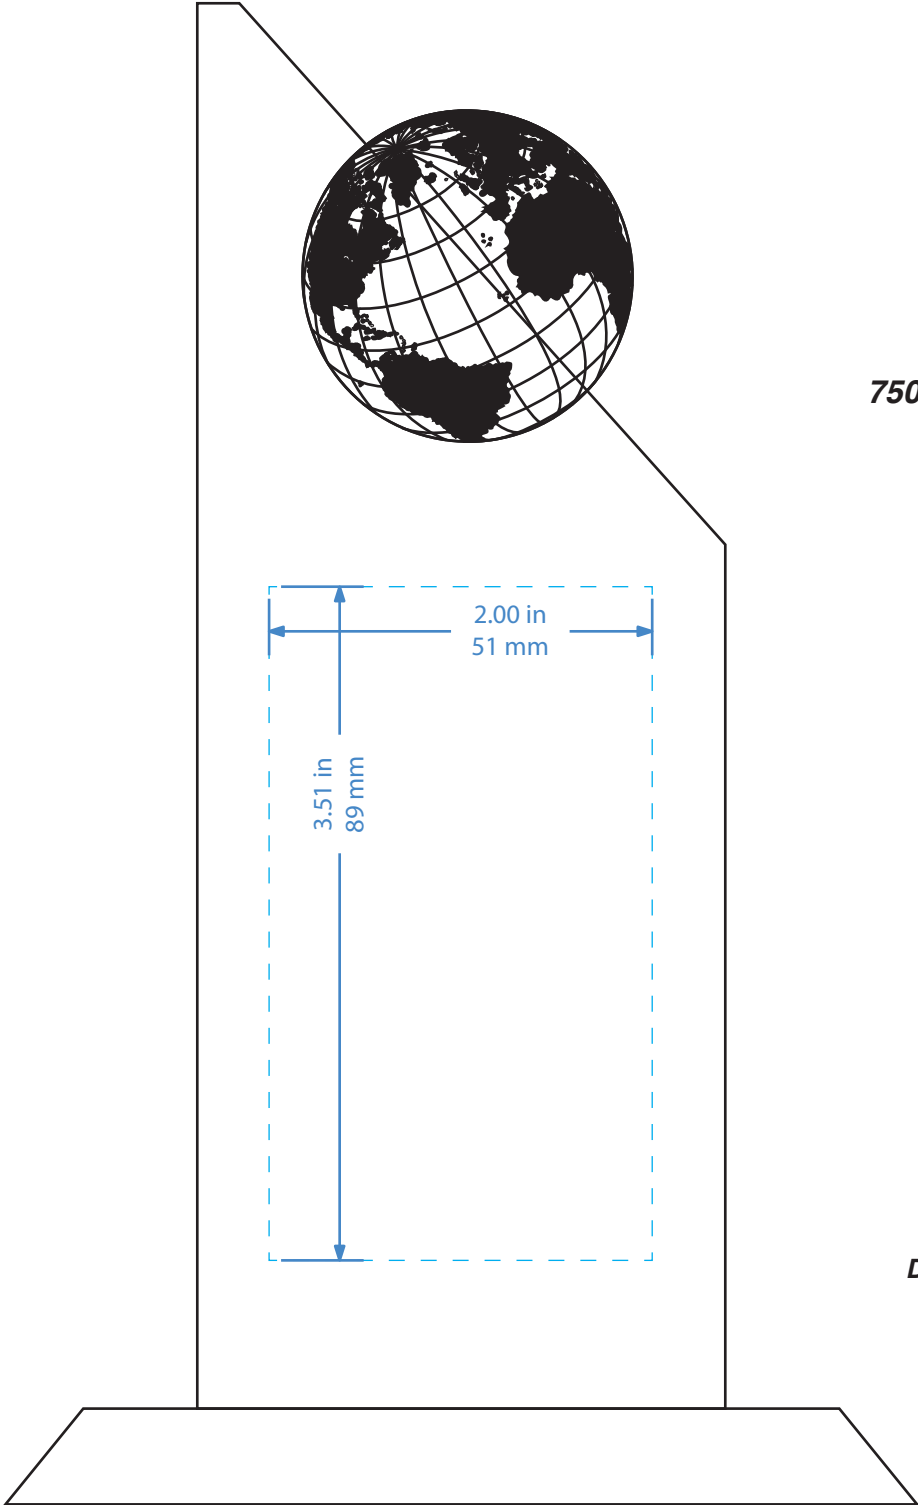

ETCH ON BACK

**7507 MEDIUM WORLD TOWER
AWARDS**

**DASHED LINE INDICATES GENERAL
ETCH AREA - WILL NOT IMPRINT**

**APPROXIMATE
REPRESENTATION**