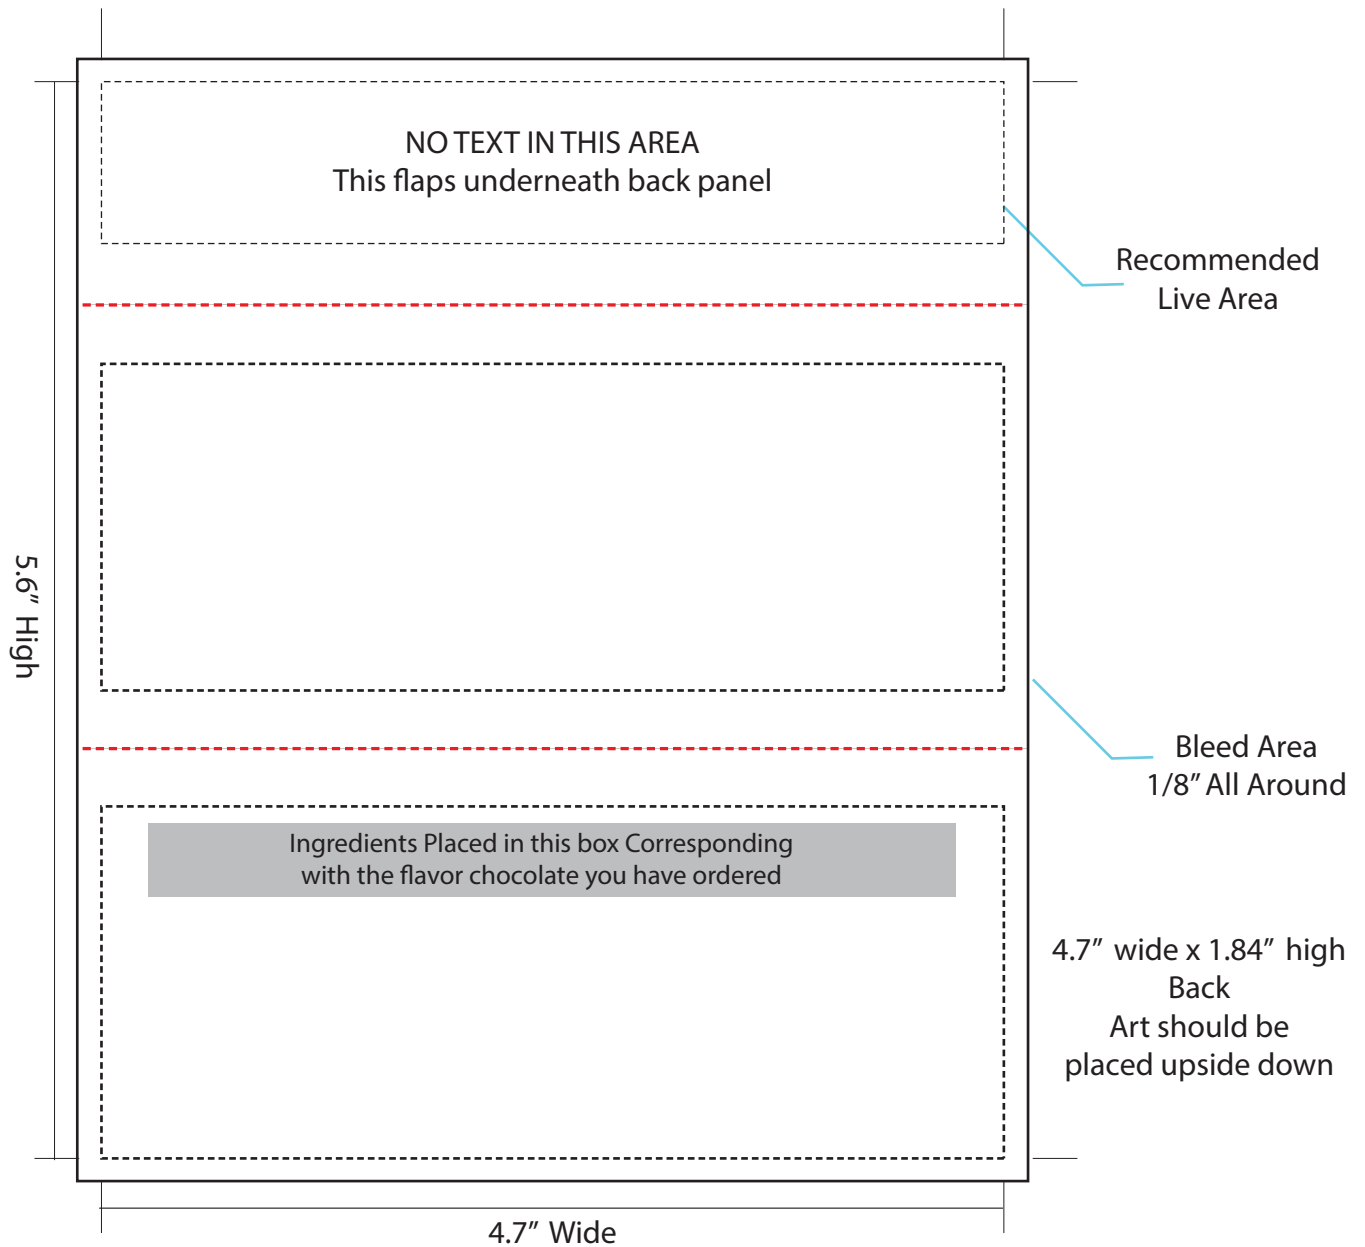

1.75oz Wrapper Template with Ingredients

1.75oz Chocolate Bar Template

Opening this .pdf template in Adobe Illustrator will allow placement of art on separate layer from guides.