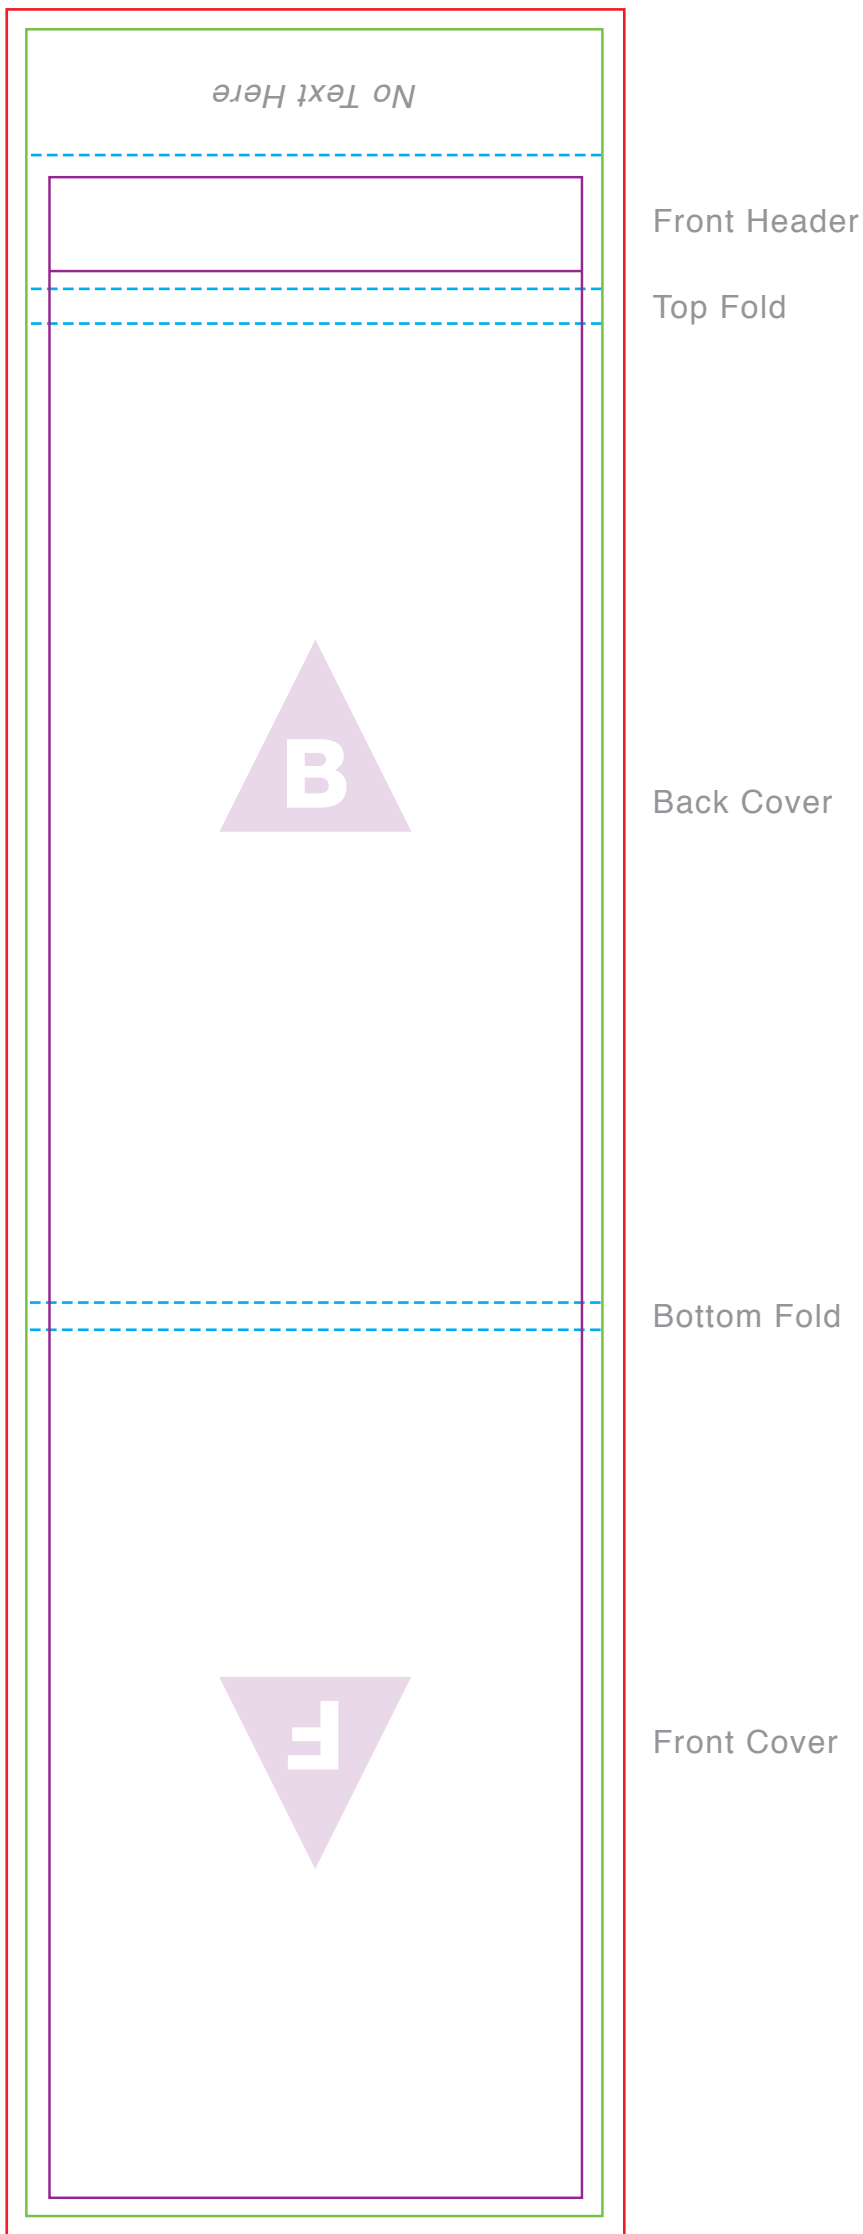

Flip Pad Journal - 3 x 5

Imprint Layout

Imprint Color(s): 4-Color

Bleed Line

Product Outline

Live Area - Safe Areas

Colors are approximate

Inside Notepad