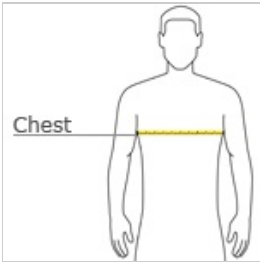

- 4-ounce, 100% polyester interlock with PosiCharge technology
- UPF rating of 50
- Removable tag for comfort and relabeling
- Self-fabric collar with collar stand
- Taped neck
- 3-button placket with dyed-to-match buttons
- Set-in, open hem sleeves

CARE INSTRUCTIONS

Machine wash cold with like colors. Do not bleach do not use softener. Tumble dry low. Remove promptly. Cool iron on reverse side if needed. Do not dry clean.

front

back

HOW TO MEASURE

CHEST WIDTH

Measure under the arm and around the fullest part of the chest with arms down, keeping tape horizontal.

SIZE CHART

	XS	S	M	L	XL	2XL	3XL	4XL
Chest	32-34	35-37	38-40	41-43	44-46	47-49	50-53	54-57

COLOR INFORMATION