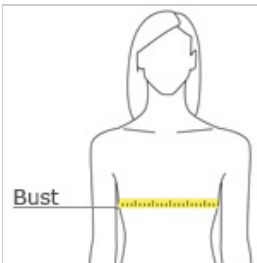

The North Face® Ladies Sweater Fleece Jacket. NFOA3LH8

A soft, heathered tone adds casual appeal to the heavyweight, sweater-knit fleece jacket that's warm, yet breathable, on the trails.

- 300 g/m2 100% polyester sweater knit with brushed fleece interior
- Sweater-knit fleece with a brushed interior for comfort
- Reverse-coil center front zipper and hand pockets
- Contrast embroidered The North Face logo on left chest
- Stylish stitching details on lower sleeves

**

CARE I NSTRUCT I ONS

Machine wash separately on delicate cycle in warm water. Secure and close all zippers, and hook and loop closures before wash. Turn garment inside out. Do not use bleach or softeners. Tumble dry low heat or for best results line dry. Do not iron or dry clean.

front

back

HOW TO MEASURE

BUST

With arms down at sides, measure around the upper body, under arms and around the fullest part of the bust.

SIZE CHART

	S	M	L	XL	2XL
Size	4/6	8/10	12/14	16/18	20/22
Bust	32-34	35-36	37-38	39-41	42-44

- 300 g/m2 100% polyester sweater knit with brushed fleece interior
- Sweater-knit fleece with a brushed interior for comfort
- Reverse-coil center front zipper and hand pockets
- Secure-zip left chest pocket
- Contrast embroidered The North Face logo on left chest