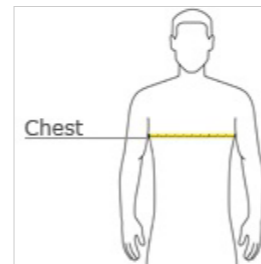

front

back

HOW TO MEASURE

BUST

With arms down at sides, measure around the upper body, under arms and around the fullest part of the bust.

SIZE CHART

	S	M	L	XL	2XL
Size	4/6	8/10	12/14	16/18	20/22
Bust	32-34	35-36	37-38	39-41	42-44

- 300 g/m2 100% polyester sweater knit with brushed fleece interior
- Sweater-knit fleece with a brushed interior for comfort
- Reverse-coil center front zipper and hand pockets
- Secure-zip left chest pocket
- Contrast embroidered The North Face logo on left chest

front

back

HOW TO MEASURE

CHEST

With arms down at sides, measure around the upper body, under arms and over the fullest part of the chest.

SIZE CHART

	S	M	L	XL	2XL	3XL
Chest	35-37	38-40	41-43	44-46	47-49	50-53