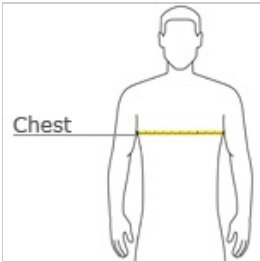

Measured across the chest one inch below armhole when laid flat.

BODY LENGTH AT BACK

Measured from high point shoulder to finished hem at back.

SLEEVE LENGTH FROM CENTER BACK

Measure From CB Neck to Shoulder Point to Finished Sleeve Hem.

Due to the nature of 50/50 cotton/poly neon fabrics, special care must be taken throughout the printing process.

front

back

HOW TO MEASURE

CHEST

With arms down at sides, measure around the upper body, under arms and over the fullest part of the chest.

SIZE CHART

	S	M	L	XL	2XL	3XL
Chest	34-36	38-40	42-44	46-48	50-52	54-56

COLOR INFORMATION

Antique Cherry Red PMS 7427 C	Antique Irish Green PMS 348 C	Antique Jade Dome PMS 7717 C	Antique Orange PMS 7599 C	Antique Sapphire PMS 7706 C	Ash* PMS COOL GREY 3 C	Azalea PMS 224 C	Berry PMS 683 C	Black PMS 426 C	Blackberry PMS 276 C	Brown Savana PMS 7531 C
Cardinal PMS 1955 C	Carolina Blue PMS 659 C	Charcoal PMS COOL GREY 10 C	Cobalt PMS 2746 C	Coral Silk PMS 1777 C	Corn silk PMS 393 C	Daisy PMS 122 C	Dark Chocolate PMS 412 C	Dark Heather PMS 7545 C	Electric Green PMS 361 C	Forest PMS 5535 C
Garnet PMS 188 C	Gold PMS 1235 C	Graphite Heather PMS 424 C	Gravel PMS COOL GREY 8 C	Heather Military Green PMS 416 C	Heather Red PMS 703 C	Heather Sapphire PMS 7690 C	Heliconia PMS 213 C	Ice Grey PMS WARM GREY 1	Indigo Blue PMS 5405 C	Irish Green PMS 2252 C
Kiwi	Light Blue	Light Pink	Lilac	Lime	Maroon	Midnight	Military Green	Mint Green	Natural	Navy